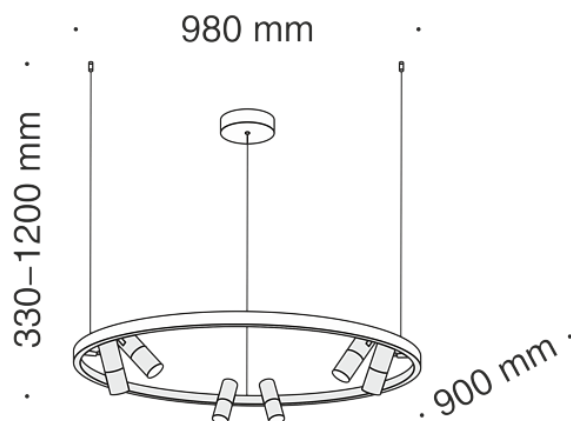

## Pendant lamp Satellite 3000K 42W

Series: Satellite Article: MOD102PL-L42W

Article	MOD102PL-L42W
Brand	Maytoni
Collection	Modern
Series	Satellite
Product type	Pendant lamp
Fitting color	White
Fitting material	Metal and acrylic
Color temperature	3000
IP protection	IP 20
Dimmable	No
Height	900
Width	900
Color rendering index	82
Length	1200
Scattering angle	90
Voltage	AC 220-240
Protection level	Class1
Warranty	3
Power	42
Minimum height	330
Max Height	1200
Lamps included	No
Light flux	3900
Mounting bowl	Yes
Chain	Yes

Chain Length	1000
Type of fastener	Bar
Base	No
Switch	No
Dome lamp switch	No
Energy efficiency class	F
Fireproof	No
Dyed	No
Lampshade	No
Packing length	1010
Volume	148647
Net	4.5
Gross	7.04