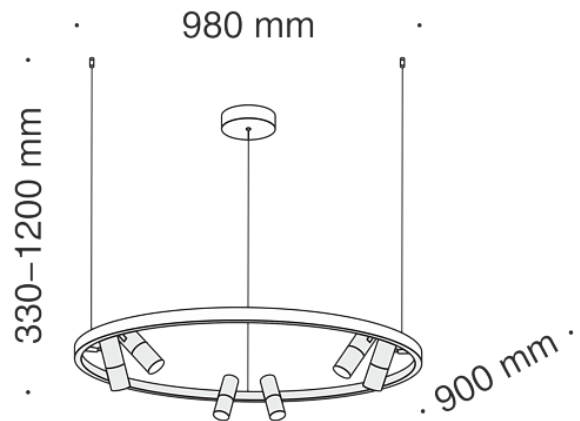

## Pendant lamp Satellite 3000K 42W

Series: Satellite Article: MOD102PL-L42B

|                       |                   |
|-----------------------|-------------------|
| Article               | MOD102PL-L42B     |
| Brand                 | Maytoni           |
| Collection            | Modern            |
| Series                | Satellite         |
| Product type          | Pendant lamp      |
| Fitting color         | Black             |
| Fitting material      | Metal and acrylic |
| Number of lamps       | 6                 |
| Color temperature     | 3000              |
| IP protection         | IP 20             |
| Dimmable              | No                |
| Height                | 900               |
| Width                 | 900               |
| Color rendering index | 80                |
| Length                | 1200              |
| Scattering angle      | 24                |
| Voltage               | AC 220-240        |
| Protection level      | Class1            |
| Warranty              | 3                 |
| Power                 | 42                |
| Minimum height        | 330               |
| Max Height            | 1200              |
| Lamps included        | No                |
| Light flux            | 3900              |
| Mounting bowl         | Yes               |

|                         |        |
|-------------------------|--------|
| Chain                   | Yes    |
| Chain Length            | 1000   |
| Type of fastener        | Bar    |
| Base                    | No     |
| Switch                  | No     |
| Dome lamp switch        | No     |
| Energy efficiency class | F      |
| Fireproof               | No     |
| Dyed                    | No     |
| Lampshade               | No     |
| Packing length          | 1020   |
| Volume                  | 156060 |
| Net                     | 4.5    |
| Gross                   | 6.08   |