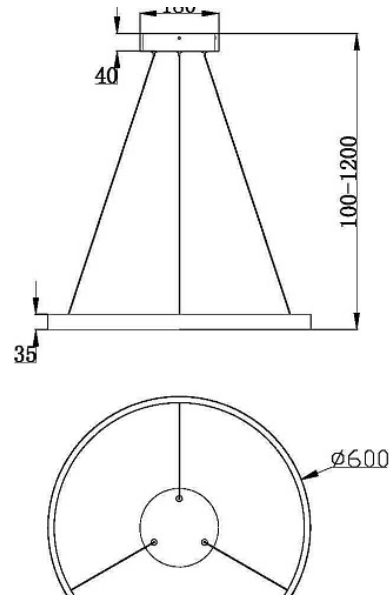

## Pendant lamp Rim 3000K 37W

Series: Rim Article: MOD058PL-L32B3K

Article	MOD058PL-L32B3K
Brand	Maytoni
Collection	Modern
Series	The model is shaped as a metal ring. The series is represented by luminaires of various sizes in 3 colours: white, black and brass. LED light sources
Product type	Pendant lamp
Fitting color	Black
Fitting material	Aluminum
Color temperature	3000
IP protection	IP 20
Dimmable	No
Height	1000
Color rendering index	85
Scattering angle	120
Voltage	AC 220-240
Diameter	600
Protection level	Class1
Warranty	3
Power	37
Minimum height	200
Max Height	1200
Lamps included	No

Light flux	2200
Mounting bowl	Yes
Chain	No
Type of fastener	Bar
Base	No
Switch	No
Dome lamp switch	No
Energy efficiency class	A
Fireproof	No
Dyed	No
Lampshade	Yes
Packing length	660
Volume	39204
Net	2.29
Gross	3.13