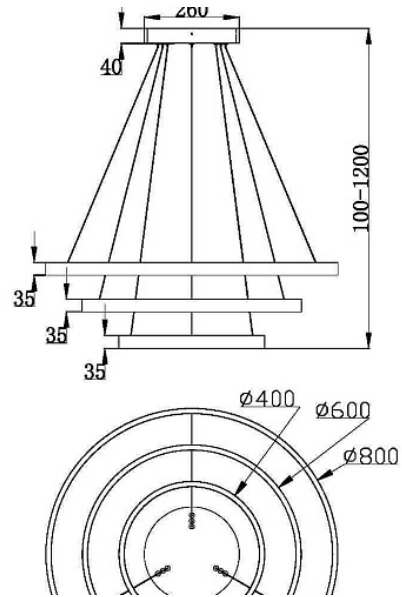

Pendant lamp Rim 3000K 115W

Series: Rim Article: MOD058PL-L100B3K

Article	MOD058PL-L100B3K
Brand	Maytoni
Collection	Modern
Series	The model is shaped as a metal ring. The series is represented by luminaires of various sizes in 3 colours: white, black and brass. LED light sources
Product type	Pendant lamp
Fitting color	Black
Fitting material	Aluminum
Color temperature	3000
IP protection	IP 20
Dimmable	No
Height	1000
Color rendering index	85
Scattering angle	120
Voltage	AC 220-240
Diameter	800
Protection level	Class1
Warranty	3
Power	115
Minimum height	100
Max Height	1200
Lamps included	No

Light flux	6100
Mounting bowl	Yes
Chain	No
Type of fastener	Bar
Base	No
Switch	No
Dome lamp switch	No
Energy efficiency class	A
Fireproof	No
Dyed	No
Lampshade	Yes
Packing length	855
Volume	66947
Net	5.31
Gross	6.63