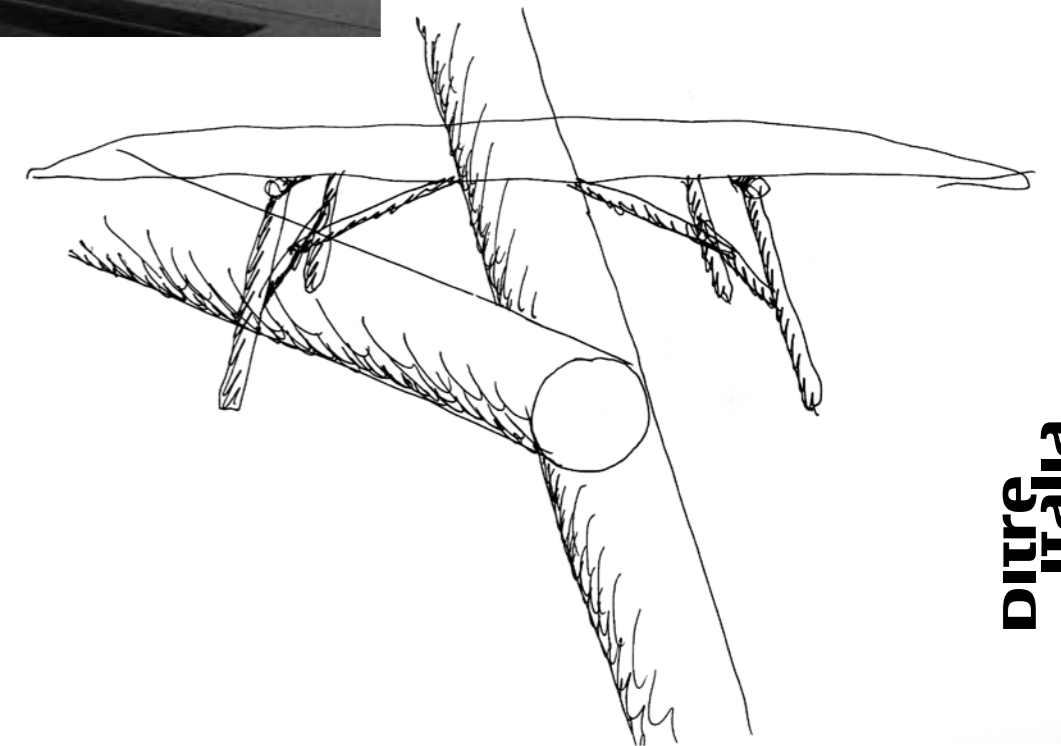

IT - Dentro e fuori. Un'anima interiore ed una esteriore. Crediamo che trattando spazi privati l'arredamento debba manifestarsi senza soluzione di continuità, diventando il leitmotiv armonico che valorizza i nostri spazi. Dentro come fuori.

EN - Inside and outside. An inner soul and an outer soul. We believe furniture should flow seamlessly in private spaces, acting as a unifying and harmonising leitmotif. Inside just like outside.