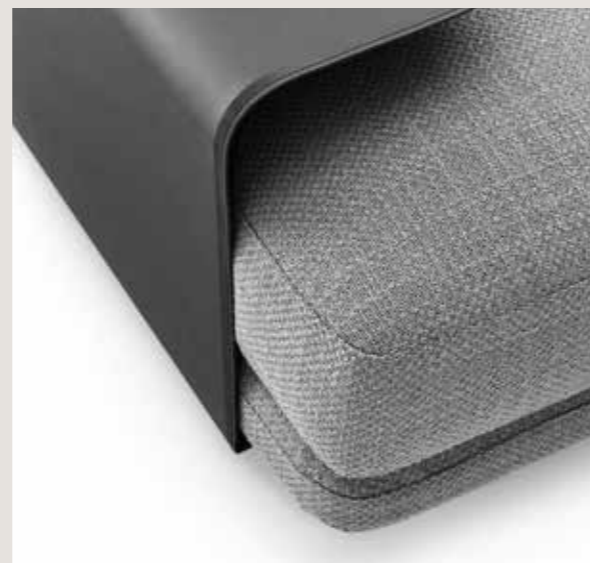

IT - Dentro e fuori. Un'anima interiore ed una esteriore. Crediamo che trattando spazi privati l'arredamento debba manifestarsi senza soluzione di continuità, diventando il leitmotiv armonico che valorizza i nostri spazi. Dentro come fuori.

EN - Inside and outside. An inner soul and an outer soul. We believe furniture should flow seamlessly in private spaces, acting as a unifying and harmonising leitmotif. Inside just like outside.