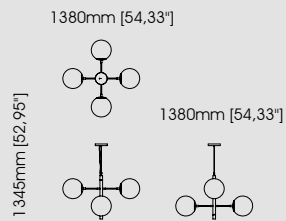

Meredith *chandelier*

Dimensions

Lenght 124,3 cm / 48,93 inch.
Width 124,3 cm / 48,93 inch.
Height 134,5 cm / 52,95 inch.