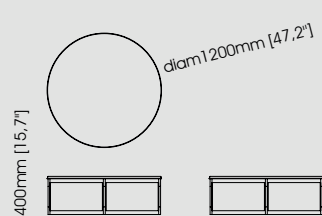

Lyssa coffee table

Dimensions

Diameter 120 cm / 47,24 inch.
Height 40 cm / 15,75 inch.