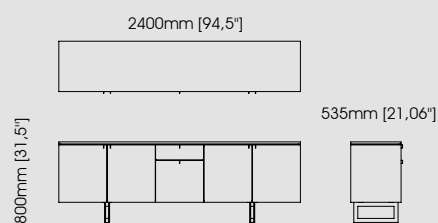

Boris sideboard

Dimensions

Lenght 240 cm / 94,49 inch.
Width 53,5 cm / 21,06 inch.
Height 80 cm / 31,5 inch.