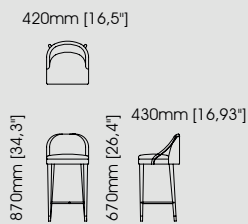

Estoril *bar stool*

Dimensions

Lenght 42 cm / 16,54 inch.
Width 43 cm / 16,93 inch.
Height 87 cm / 34,25 inch.