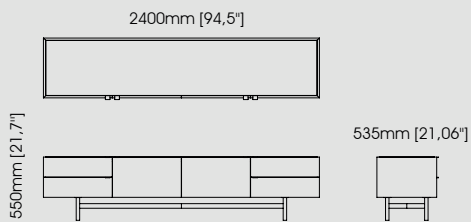

Lewis TV cabinet

Dimensions

Length 240 cm / 94,49 inch.

Width 53,5 cm / 21,06 inch.

Height 55 cm / 21,65 inch.