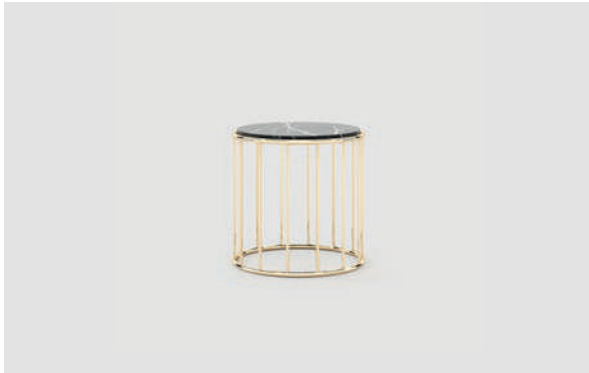

02
Still side table

Dimensions

Diameter 55 cm / 21,65 inch.

Height 56 cm / 22,04 inch.

Materials and Finishes

Gilded Polished Stainless Steel

Nero Marquina Polished Marble