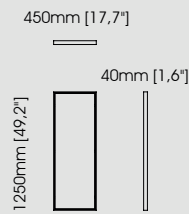

Rio *mirror*

Dimensions

Lenght 45 cm / 17,72 inch.
Width 4 cm / 1,57 inch.
Height 125 cm / 49,21 inch.