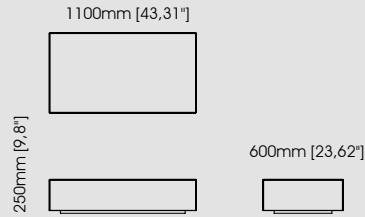

Reflex coffee table

Dimensions

Length 110 cm / 43,31 inch.
Width 60 cm / 23,62 inch.
Height 25 cm / 9,84 inch.