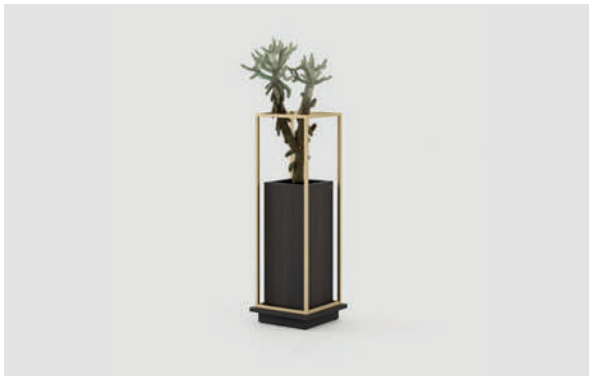

**Dimensions**

Length 60 cm / 23,62 inch.  
Width 60 cm / 23,62 inch.  
Height 40 cm / 15,75 inch.

**Materials and Finishes**

Textured Painted Black Iron Matte

**Fabric**

Vienna Forest

06  
**Lanie** *flower pot*