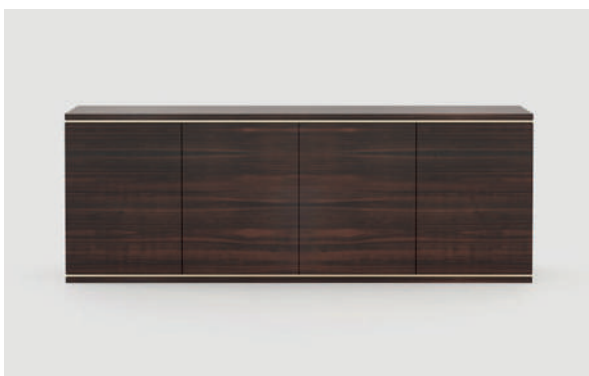

**Dimensions**

Length 240 cm / 94,49 inch.  
Width 120 cm / 47,24 inch.  
Height 78 cm / 30,71 inch.

**Materials and Finishes**

Smoked Eucalyptus Matte

03  
**Meredith** *chandelier*

**Dimensions**

Length 124,3 cm / 48,93 inch.  
Width 124,3 cm / 48,93 inch.  
Height 134,5 cm / 52,95 inch.

**Materials and Finishes**

Gilded Polished Stainless Steel  
Painted Smooth Black Iron Matte  
Opaline Glass Globe

04  
**Duane** *sideboard*

**Dimensions**

Length 220 cm / 86,61 inch.  
Width 50 cm / 19,69 inch.  
Height 80 cm / 31,49 inch.