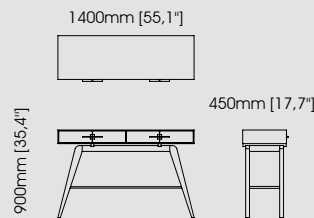

Niels console

Dimensions

Length 140 cm / 55,12 inch.
Width 47 cm / 18,5 inch.
Height 90 cm / 35,43 inch.