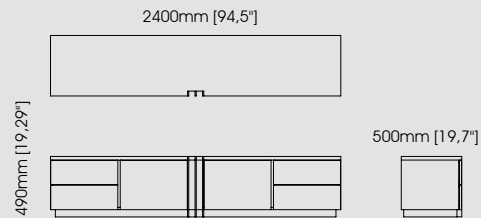

D'arc *TV cabinet*

Dimensions

Lenght 240 cm / 94,49 inch.

Width 50 cm / 19,69 inch.

Height 49 cm / 19,29 inch.