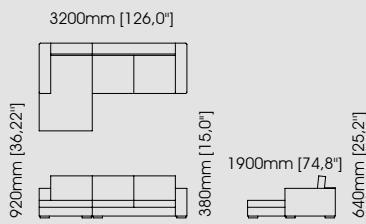

Technical Information

Grey sofa w/ chaise

Dimensions

Lenght 320 cm / 125,98 inch.
Width 190 cm / 74,80 inch.
Height 92 cm / 36,22 inch.