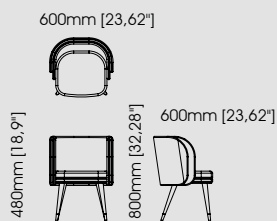

CHAIRS

Ambrose chair

Dimensions

Lenght 60 cm / 23,62 inch.
Width 60 cm / 23,62 inch.
Height 80 cm / 32,28 inch.