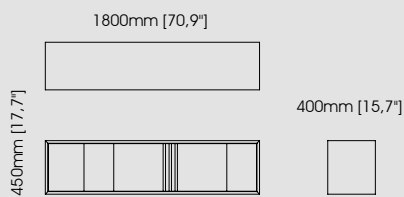

Technical Information

Emy bookshelf

Dimensions

Lenght 180 cm / 70,86 inch.
Width 40 cm / 15,74 inch.
Height 45 cm / 17,71 inch.