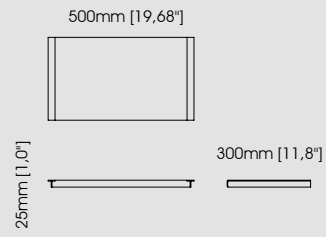

Tim *tray*

Dimensions

Length 50 cm / 19,68 inch.
Width 30 cm / 11,81 inch.
Height 2,5 cm / 0,98 inch.