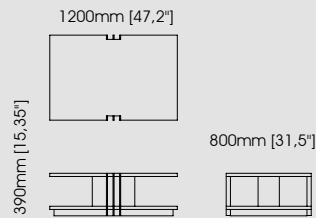

D'Arc coffee table

Dimensions

Length 120 cm / 47,24 inch.
Width 80 cm / 31,50 inch.
Height 39 cm / 15,35 inch.