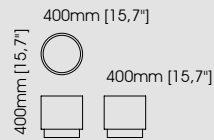

**Dimensions**

Diameter 40 cm / 15,74 inch.  
Height 40 cm / 15,74 inch.

**Technical Information**

**Bag** *big flower pot*

**Dimensions**

Diameter 48 cm / 18,89 inch.  
Height 48 cm / 18,89 inch.

**Gold** *little flower pot*