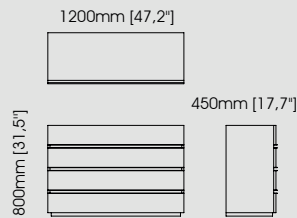

HEST OF DRAWERS

Connor chest of drawers

Dimensions

Lenght 120 cm / 47,24 inch.
Width 45 cm / 17,72 inch.
Height 80 cm / 31,50 inch.