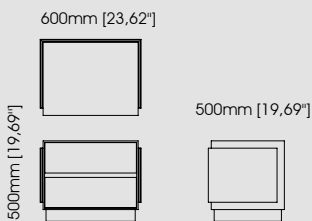

Hilary bedside table

Dimensions

Length 60 cm / 23,62 inch.

Width 50 cm / 19,69 inch.

Height 50 cm / 19,69 inch.