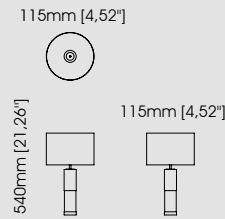

**Martin** *table lamp*

**Dimensions**

Diameter 12 cm / 4,72 inch.  
Height 52 cm / 20,47 inch.

**Sharon** *table lamp*

**Dimensions**

Diameter 11,5 cm / 4,52 inch.  
Height 54 cm / 21,26 inch.

**Walker** *table lamp*