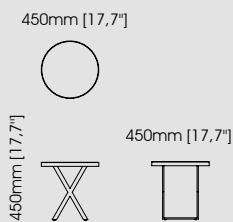

Nottingham *side table*

Dimensions

Diameter 45 cm / 17,72 inch.
Height 45 cm / 17,72 inch.