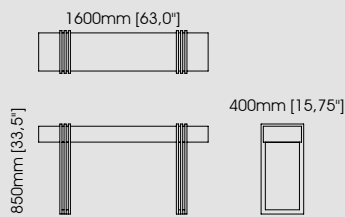

Evelyn console

Dimensions

Length 160 cm / 62,99 inch.
Width 40 cm / 15,75 inch.
Height 85 cm / 33,46 inch.