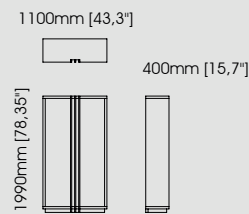

D'Arc bookcase

Dimensions

Length 110 cm / 43,31 inch.
Width 40 cm / 15,75 inch.
Height 199 cm / 78,35 inch.