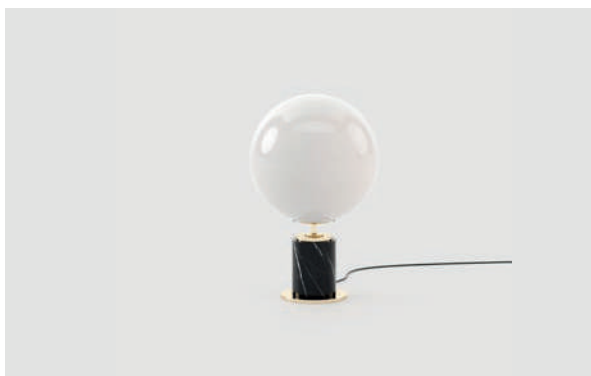

Materials and Finishes

Black Ash Matte
Nero Marquina Polished Marble
HPL Gilded Polished Stainless Steel

Marcel table lamp