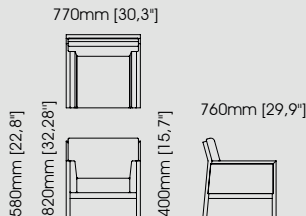

Cole armchair

Dimensions

Lenght 77 cm / 30,31 inch.
Width 76 cm / 29,92 inch.
Height 82 cm / 32,28 inch.