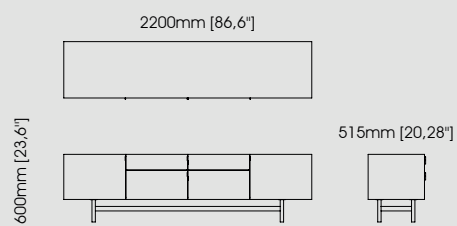

Stewart TV cabinet

Dimensions

Length 220 cm / 86,61 inch.
Width 51,5 cm / 20,28 inch.
Height 60 cm / 23,62 inch.