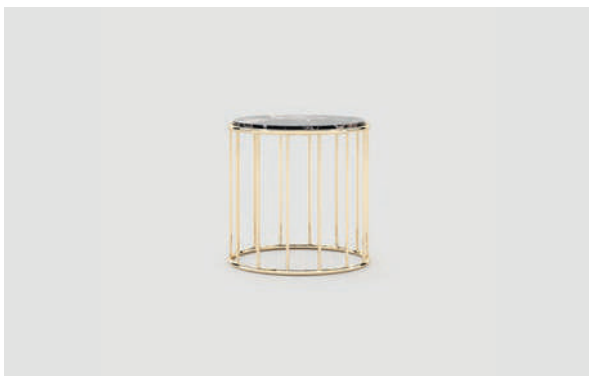

10  
**Still** *coffee table*

**Dimensions**

Diameter 120 cm / 47,24 inch.  
Height 30 cm / 11,81 inch.

**Materials and Finishes**

Gilded Polished Stainless Steel  
Black Flower Polished Marble

11  
**Still** *side table*