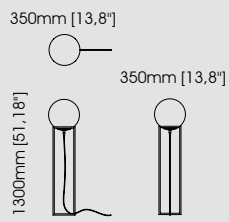

The ACTS

Jones floor lamp

Dimensions

Diameter 35 cm / 13,78 inch.
Height 130 cm / 51,18 inch.