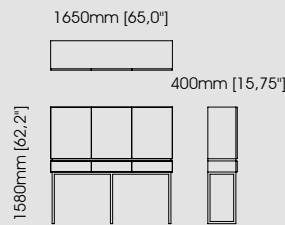

Cannes *bar cabinet*

Dimensions

Lenght 165 cm / 64,96 inch.
Width 40 cm / 15,75 inch.
Height 158 cm / 62,20 inch.