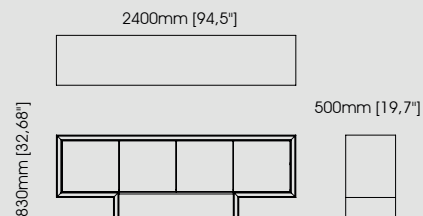

Isis *sideboard*

Dimensions

Length 240 cm / 94,49 inch.
Width 50 cm / 19,69 inch.
Height 83 cm / 32,68 inch.