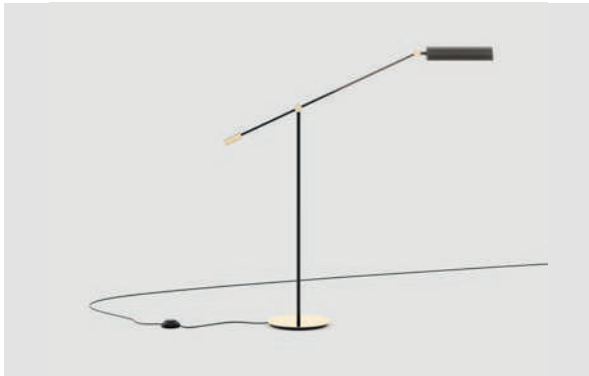

## LIVING ROOM

09  
**Cap** *side table*

**Dimensions**

Diameter 50 cm / 19,69 inch.  
Height 55 cm / 21,64 inch.

**Materials and Finishes**

Aged Oak Matte  
Beige Grey Glossy Lacquer

10  
**Randolph** *floor lamp*

**Dimensions**

Length 143 cm / 56,30 inch.  
Width 35 cm / 13,78 inch.  
Height 120 cm / 47,24 inch.

**Materials and Finishes**

Gilded Polished Stainless Steel  
Painted Smooth Black Iron Matte