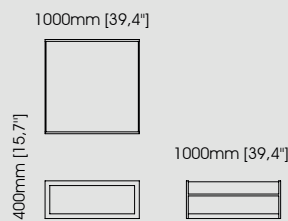

COFFEE TABLES

Anthony coffee table

Dimensions

Length 100 cm / 39,37 inch.
Width 100 cm / 39,37 inch.
Height 40 cm / 15,75 inch.