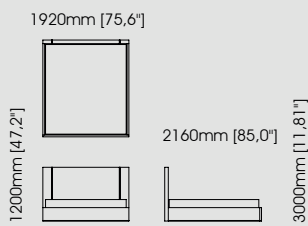

The ACTS

Duane *bed*

Dimensions

Lenght 192 cm / 75,59 inch.
Width 216 cm / 85,04 inch.
Height 120 cm / 47,24 inch.