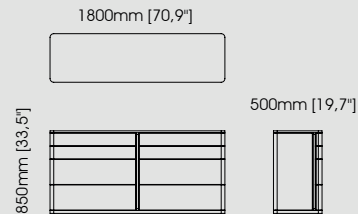

Hilary chest of drawers

Dimensions

Lenght 180 cm / 70,87 inch.
Width 50 cm / 19,6 inch.
Height 85 cm / 33,46 inch.