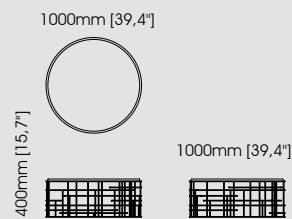

Mercy coffee table

Dimensions

Diameter 100 cm / 39,37 inch.
Height 40 cm / 15,75 inch.