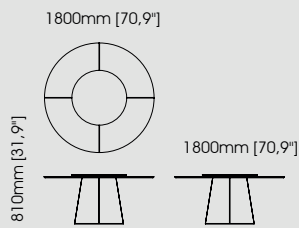

The ACTS

Marilyn dining table

Dimensions

Diameter 180 cm / 70,87inch.
Height 81 cm / 31,89 inch.