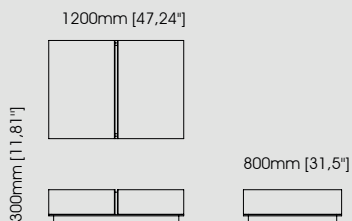

Sila coffee table

Dimensions

Length 120 cm / 47,24 inch.
Width 80 cm / 31,5 inch.
Height 30 cm / 11,81 inch.