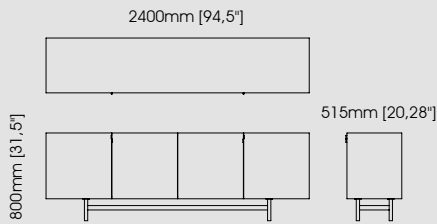

Stewart *sideboard*

Dimensions

Lenght 240 cm / 94,49 inch.
Width 51,5 cm / 20,28 inch.
Height 80 cm / 31,50 inch.