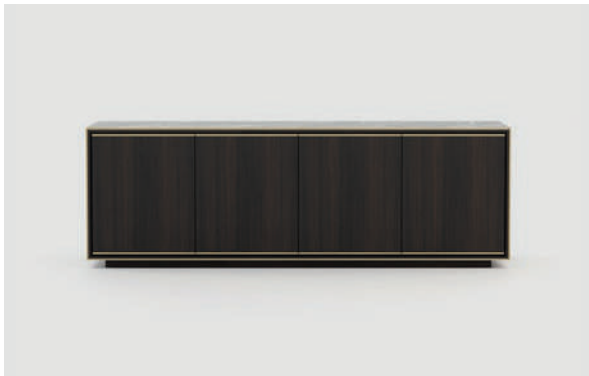

01  
**Isaac** pouf

**Dimensions**

Diameter 40 cm / 15,75 inch.  
Height 45 cm / 17,72 inch.

**Materials and Finishes**

Gilded Polished Stainless Steel

**Fabric**

Berlin Forest

02  
**Rick** sideboard

**Dimensions**

Length 240 cm / 94,49 inch.  
Width 50 cm / 19,69 inch.  
Height 80 cm / 31,5 inch.

**Materials and Finishes**

Matte Smoked Oak  
Gilded Brushed Stainless Steel  
Nero Marquina Polished Marble