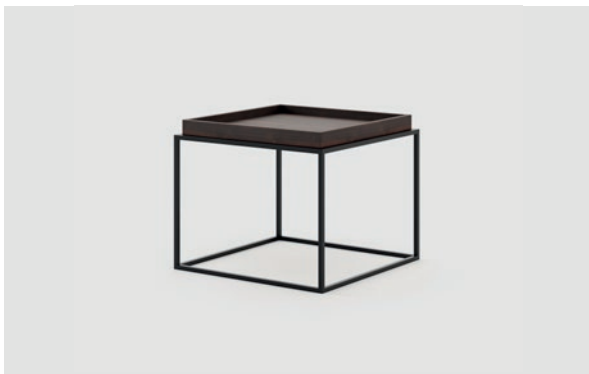

10  
**Marcel** *table lamp*

**Dimensions**

Diameter 35 cm / 13,78 inch.

Height 55,4 cm / 21,81 inch.

**Materials and Finishes**

Gilded Polished Stainless Steel  
Nero Marquina Polished Marble  
Opaline Glass Globe

11  
**Aura** *side table*

**Dimensions**

Length 60 cm / 23,62 inch.

Width 60 cm / 23,62 inch.

Height 50 cm / 19,69 inch.

**Materials and Finishes**

Matte Smoked Eucalyptus  
Textured Painted Black Iron Matte