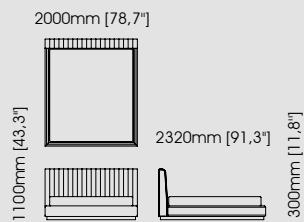

Harry *bed*

Dimensions

Lenght 200 cm / 78,74 inch.
Width 232 cm / 91,34 inch.
Height 110 cm / 43,31 inch.