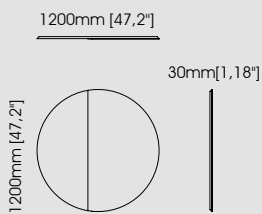

The ACTS

Rayne *mirror*

Dimensions

Diameter 120 cm / 47,24 inch.
Depth 3 cm / 1,18 inch.