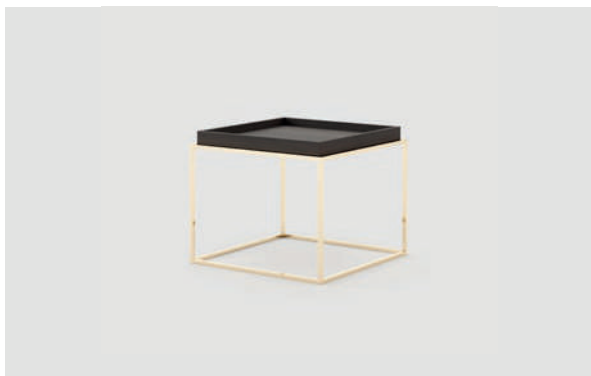

Vivré LIVING ROOM

The Vivré living room's Art Deco touch relies on sophisticated details and luxe furniture. Velvet and leather materials abound on the upholstered items. The Marble coffee table adds a sense of luxury. The deep blue sofa with black ash elements brightens up the room. The fireplace is the unexpected extra that provides drama.

01
Aura side table

Dimensions

Length 60 cm / 23,62 inch.

Width 60 cm / 23,62 inch.

Height 50 cm / 19,69 inch.

Materials and Finishes

Gilded Polished Stainless Steel

Matte Smoked Oak