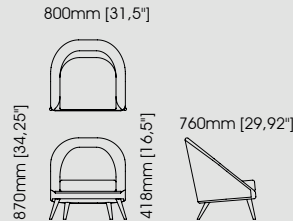

**Harold armchair**

**Dimensions**

Lenght 110 cm / 43,31 inch.  
Width 85 cm / 33,46 inch.  
Height 70 cm / 27,56 inch.

**Hector armchair**

**Dimensions**

Lenght 87 cm / 34,25 inch.  
Width 85 cm / 33,46 inch.  
Height 90 cm / 35,43 inch.