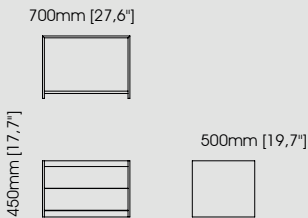

Endy bedside table

Dimensions

Length 70 cm / 22,56 inch.

Width 50 cm / 19,69 inch.

Height 45 cm / 17,72 inch.