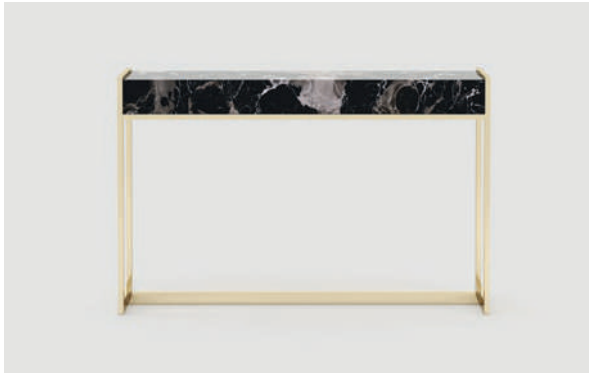

Diameter 50 cm / 19,69 inch.  
Height 48 cm / 18,90 inch.

**Materials and Finishes**

Gilded Polished Stainless Steel  
Smoked Eucalyptus Matte

**Fabric**

Vienna Beige

# *Eliot* ENTRANCE HALL

The Eliot entrance hall is a small but impactful entryway. Its impressive marble console provides an eye-catching contrast with the neutral floor and walls. The hyperrealistic artwork and the discreet pouf are the perfect combinations in an entryway full of details.

01  
**Marcel** *table lamp*

**Dimensions**

Diameter 35 cm / 13,78 inch.  
Height 55,4 cm / 21,81 inch.

**Materials and Finishes**

Nero Marquina Polished Marble  
Gilded Polished Stainless Steel  
Opaline Glass Globe