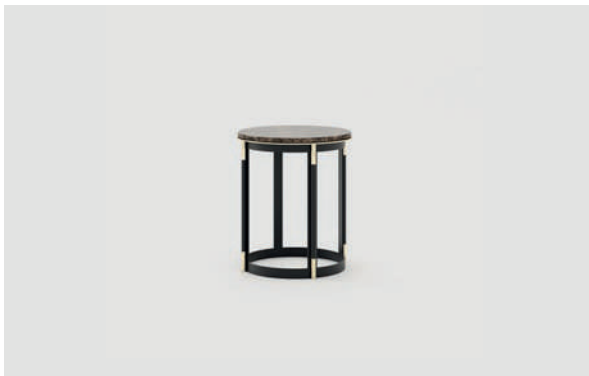

03
Lyssa *side table*

Dimensions

Diameter 47 cm / 18,50 inch.

Height 55 cm / 21,65 inch.

Materials and Finishes

Textured Painted Black Iron Matte

Emperador Dark Polished Marble

Gilded Brushed Stainless Steel