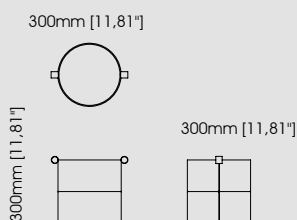

FLOWER POTS

Bag small flower pot

Dimensions

Diameter 30 cm / 11,81 inch.
Height 30 cm / 11,81 inch.