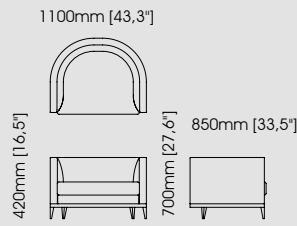

**Harold armchair**

**Dimensions**

Lenght 110 cm / 43,31 inch.  
Width 85 cm / 33,46 inch.  
Height 70 cm / 27,56 inch.

**Hector armchair**

**Dimensions**

Lenght 87 cm / 34,25 inch.  
Width 85 cm / 33,46 inch.  
Height 90 cm / 35,43 inch.