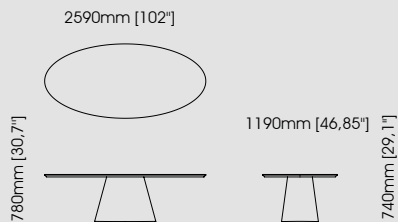

Kelly dining table

Dimensions

Length 259 cm / 102 inch.
Width 119 cm / 46,85 inch.
Height 78 cm / 30,71 inch.