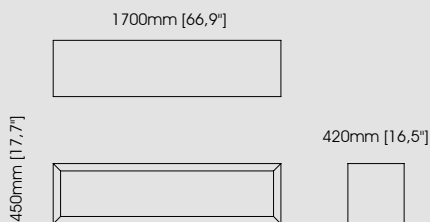

Daisy storage unit

Dimensions

Lenght 170 cm / 66,93 inch.
Width 42 cm / 16,54 inch.
Height 45 cm / 17,72 inch.