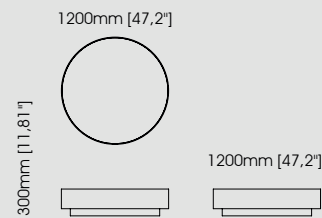

Gold coffee table

Dimensions

Diameter 120 cm / 47,24 inch.
Height 30 cm / 11,81 inch.