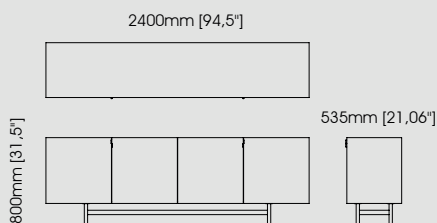

#### Dimensions

Length 240 cm / 94,49 inch.  
Width 50 cm / 19,69 inch.  
Height 83 cm / 32,68 inch.