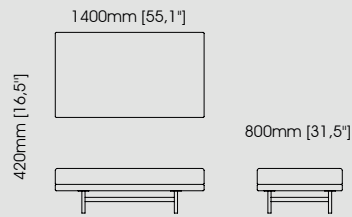

Stewart pouf

Dimensions

Length 140 cm / 55,12 inch.
Width 80 cm / 31,5 inch.
Height 42 cm / 16,54 inch.