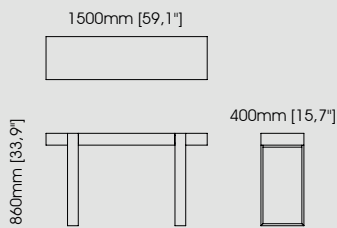

Technical Information

Village console

Dimensions

Lenght 150 cm / 59,06 inch.
Width 40 cm / 15,75 inch.
Height 86 cm / 33,86 inch.