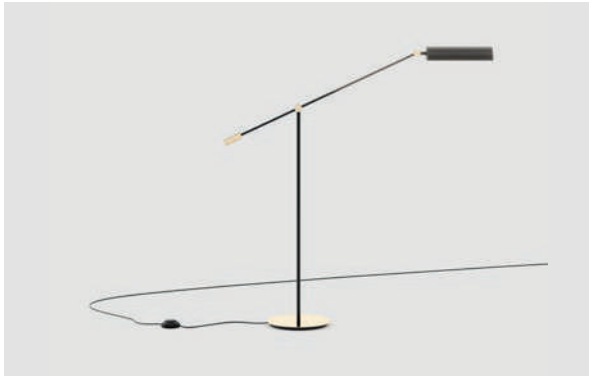

# Garden LIVING ROOM

09  
**Cap** *side table*

**Dimensions**

Diameter 50 cm / 19,69 inch.  
Height 55 cm / 21,64 inch.

**Materials and Finishes**

Matte Black Lacquer

10  
**Randolph** *floor lamp*

**Dimensions**