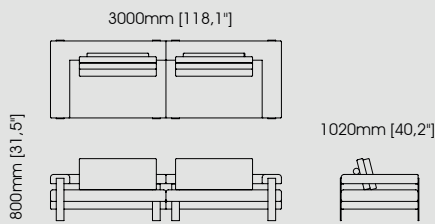

Davis sofa

Dimensions

Length 300 cm / 118,11 inch.
Width 102 cm / 40,16 inch.
Height 80 cm / 31,50 inch.