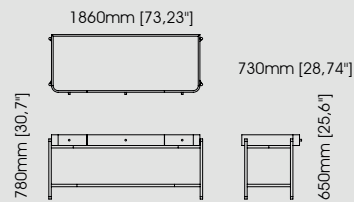

**Dimensions**

Length 184 cm / 72,44 inch.  
Width 75 cm / 29,53 inch.  
Height 78 cm / 30,71 inch.

**Miami desk**

**Dimensions**

Length 180 cm / 70,87 inch.  
Width 60 cm / 23,62 inch.  
Height 78 cm / 30,71 inch.