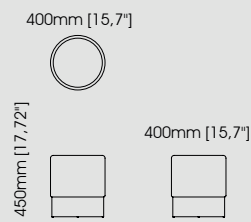

Isaac *pouf*

Dimensions

Diameter 40 cm / 15,75 inch.

Height 45 cm / 17,72 inch.