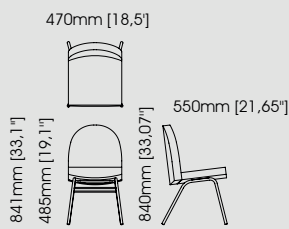

The ACTS

Louise chair

Dimensions

Lenght 47 cm / 18,5 inch.
Width 55 cm / 21,65 inch.
Height 84 cm / 33,07 inch.