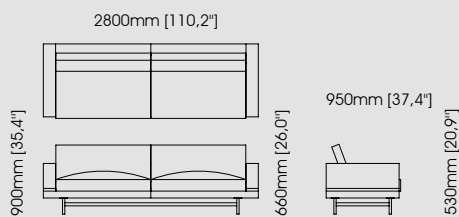

Stewart sofa

Dimensions

Lenght 280 cm / 110,24 inch.
Width 95 cm / 37,40 inch.
Height 77 cm / 30,31 inch.