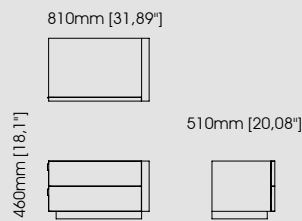

Kira bedside table

Dimensions

Length 81 cm / 31,89 inch.

Width 51 cm / 20,08 inch.

Height 46 cm / 18,11 inch.