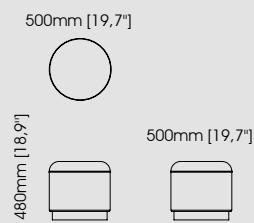

Eddy *pouf*

Dimensions

Diameter 50 cm / 19,69 inch.

Height 48 cm / 18,90 inch.