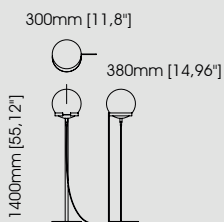

Clarke *floor lamp*

Dimensions

Lenght 30 cm / 11,81 inch.
Width 38 cm / 14,96 inch.
Height 140 cm / 55,12 inch.