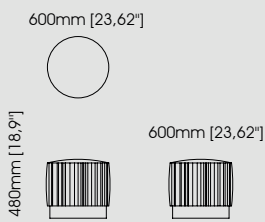

The ACTS

René pouf

Dimensions

Diameter 60 cm / 23,62 inch.
Height 48 cm / 18,90 inch.