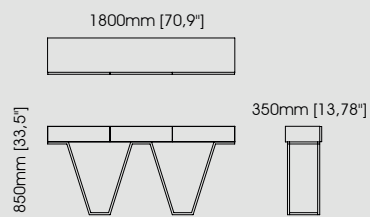

Zurique console

Dimensions

Lenght 180 cm / 70,87 inch.
Width 35 cm / 13,78 inch.
Height 85 cm / 33,46 inch.