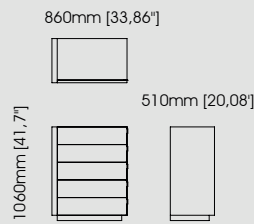

Kira tallboy

Dimensions

Lenght 86 cm / 33,86 inch.
Width 51 cm / 20,08 inch.
Height 106 cm / 41,73 inch.