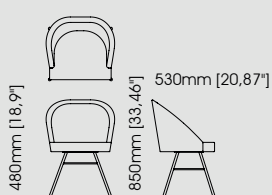

#### Dimensions

Lenght 60 cm / 23,62 inch.

Width 53 cm / 20,87 inch.

Height 80 cm / 31,5 inch.

590mm [23,23"]