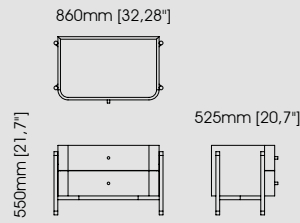

Rosie bedside table

Dimensions

Lenght 86 cm / 32,28 inch.
Width 52,5 cm / 20,67 inch.
Height 55 cm / 21,65 inch.