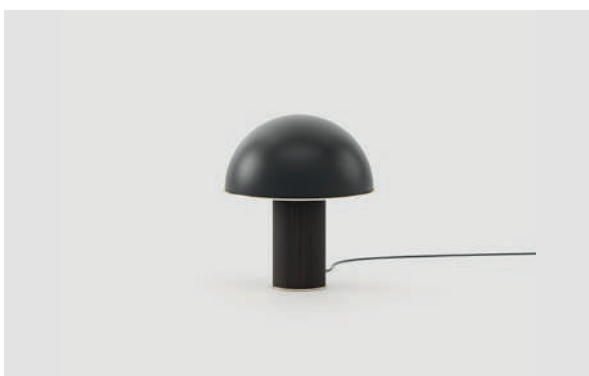

**Dimensions**

Diameter 45 cm / 17,72 inch.  
Height 45 cm / 17,72 inch.

**Materials and Finishes**

Matte Smoked Eucalyptus  
Gilded Polished Stainless Steel

04  
**Franklin** table lamp

**Dimensions**

Diameter 40 cm / 15,75 inch.  
Height 46 cm / 18,11 inch.