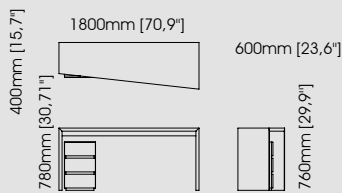

**Dimensions**

Length 184 cm / 72,44 inch.  
Width 75 cm / 29,53 inch.  
Height 78 cm / 30,71 inch.

**Miami desk**

**Dimensions**

Length 180 cm / 70,87 inch.  
Width 60 cm / 23,62 inch.  
Height 78 cm / 30,71 inch.