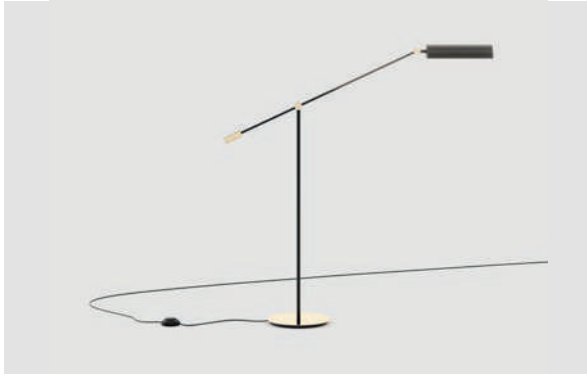

**Marcel** *table lamp*

**Dimensions**

Diameter 35 cm / 13,78 inch.  
Height 55,4 cm / 21,81 inch.

**Materials and Finishes**

Gilded Polished Stainless Steel  
Nero Marquina Polished Marble  
Opaline Glass Globe

01  
**Randolph** floor lamp

**Dimensions**

Lenght 143 cm / 56,30 inch.  
Width 35 cm / 13,78 inch.  
Height 120 cm / 47,24 inch.

**Materials and Finishes**

Gilded Polished Stainless Steel  
Painted Smooth Black Iron Matte