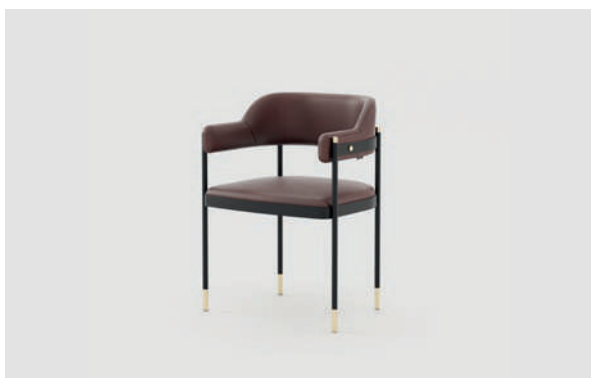

Materials and Finishes

Gilded Polished Stainless Steel
Painted Smooth Black Iron Matte
Opaline Glass Globe

06
Dale chair