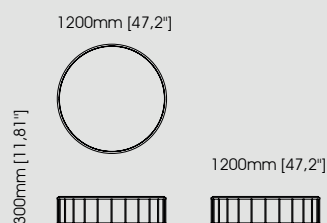

Still coffee table

Dimensions

Diameter 120 cm / 47,24 inch.
Height 30 cm / 11,81 inch.