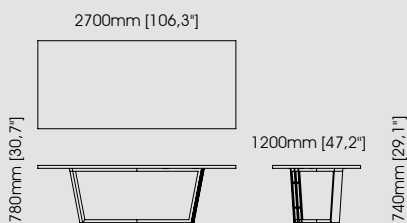

DINING TABLES

Alison dining table

Dimensions

Length 270 cm / 106,70 inch.
Width 120 cm / 47,24 inch.
Height 78 cm / 30,71 inch.