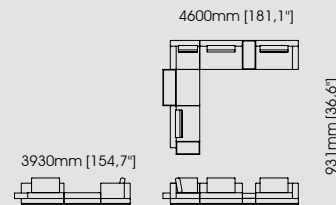

Fletcher corner sofa

Drawers module

Dimensions

Length 45 cm / 17,71 inch.
Width 100 cm / 39,37 inch.
Height 40 cm / 15,74 inch.

Pouf and drawers module

Dimensions

Length 125 cm / 49,21 inch.
Width 125 cm / 49,21 inch.
Height 42 cm / 16,53 inch.

Module without arms

Dimensions

Length 145 cm / 57,08 inch.
Width 100 cm / 39,37 inch.
Height 93 cm / 36,61 inch.

Right arm module

Dimensions

Length 145 cm / 57,09 inch.
Width 100 cm / 39,37 inch.
Height 93 cm / 36,61 inch.