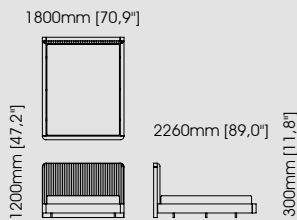

Anny *bed*

Dimensions

Lenght 180 cm / 70,87 inch.
Width 226 cm / 88,98 inch.
Height 120 cm / 47,24 inch.