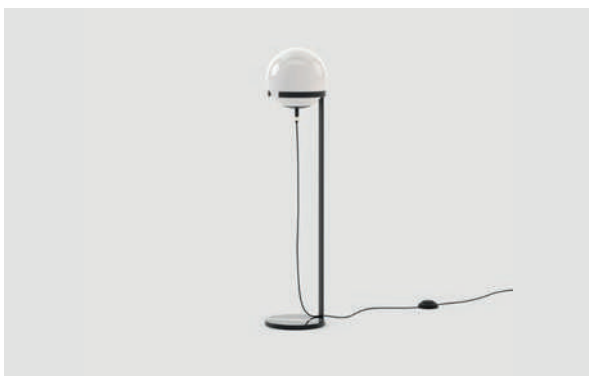

04
Clarke *floor lamp*

Dimensions

Length 30 cm / 11,81 inch.

Width 38 cm / 14,96 inch.

Height 140 cm / 55,12 inch.

Materials and Finishes

Painted Smooth Black Iron

Nero Marquina Polished ceramic

Gilded Polished Stainless Steel

Opaline Glass Globe