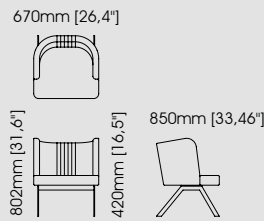

**Harold armchair**

**Dimensions**

Lenght 110 cm / 43,31 inch.  
Width 85 cm / 33,46 inch.  
Height 70 cm / 27,56 inch.

**Hector armchair**

**Dimensions**

Lenght 87 cm / 34,25 inch.  
Width 85 cm / 33,46 inch.  
Height 90 cm / 35,43 inch.