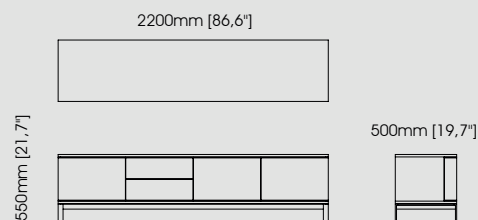

Dener *TV cabinet*

Dimensions

Lenght 220 cm / 86,61 inch.

Width 50 cm / 19,68 inch.

Height 55 cm / 21,65 inch.