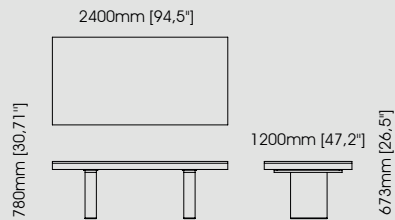

Isis dining table

Dimensions

Length 240 cm / 94,49 inch.
Width 120 cm / 47,24 inch.
Height 78 cm / 30,71 inch.