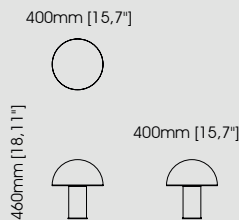

Franklin *table lamp*

Dimensions

Diameter 40 cm / 15,75 inch.
Height 46 cm / 18,81 inch.