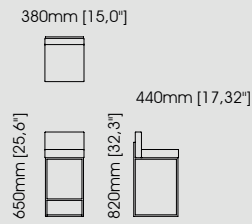

Peter *bar stool*

Dimensions

Lenght 38 cm / 14,96 inch.
Width 44 cm / 17,32 inch.
Height 82 cm / 32,28 inch.