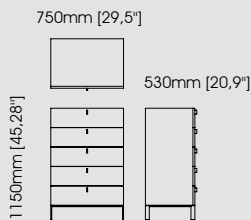

Amber tallboy

Dimensions

Lenght 75 cm / 29,53 inch.
Width 53 cm / 20,9 inch.
Height 115 cm / 45,28 inch.