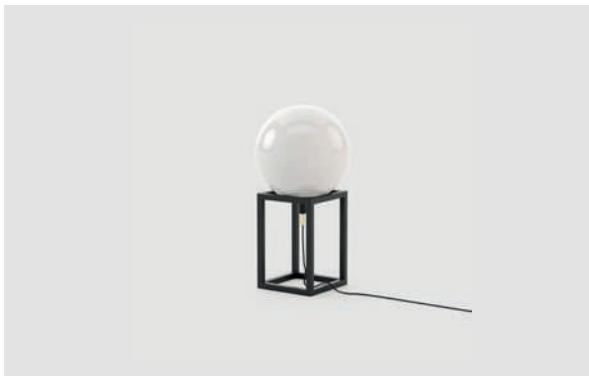

03
Jones *table lamp*

Dimensions

Diameter 25 cm / 9,84 inch.
Height 48 cm / 18,90 inch.

Materials and Finishes

Textured Painted Black Iron Matte
Gilded Polished Stainless Steel
Opaline Glass Globe