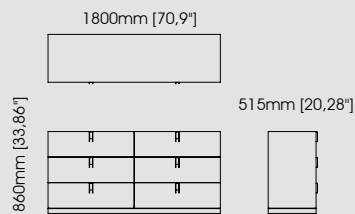

Emily chest of drawers

Dimensions

Lenght 180cm / 70,87 inch.
Width 51,5 cm / 20,28 inch.
Height 86 cm / 33,86 inch.