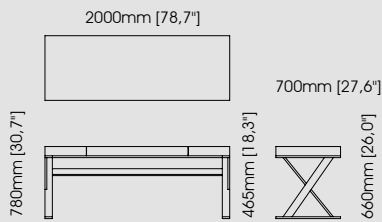

Ivy desk

Dimensions

Length 200 cm / 78,74 inch.
Width 70 cm / 27,56 inch.
Height 78 cm / 29,92 inch.