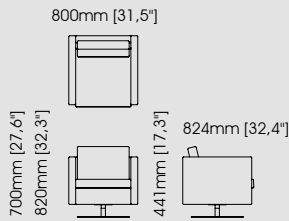

Marlow armchair

Dimensions

Lenght 80 cm / 31,50 inch.
Width 82,4 cm / 32,44 inch.
Height 82 cm / 32,28 inch.