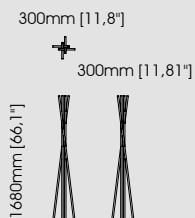

Twisted coat rack

Dimensions

Length 30 cm / 11,81 inch.
Width 30 cm / 11,81 inch.
Height 168 cm / 66,14 inch.