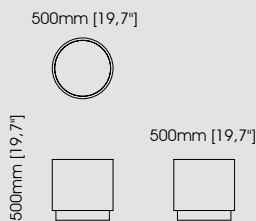

Gold side table

Dimensions

Diameter 50 cm / 19,69 inch.
Height 50 cm / 19,69 inch.