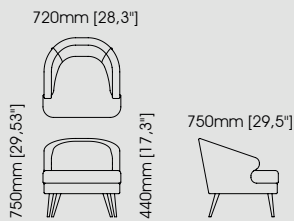

The ACTS

Xangai *armchair*

Dimensions

Lenght 72 cm / 23,85 inch.

Width 75 cm / 29,53 inch.

Height 75 cm / 29,53 inch.