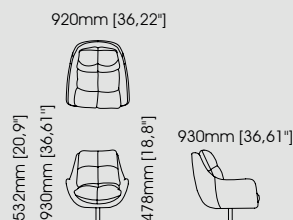

Sophia armchair w/ ottoman

Dimensions (Armchair)

Lenght 92 cm / 36,22 inch
Width 93 cm / 36,61 inch.
Height 93 cm / 36,61 inch.

Dimensions (Ottoman)

Lenght 74 cm / 29,13 inch
Width 80 cm / 31,5 inch.
Height 52 cm / 20,47 inch.