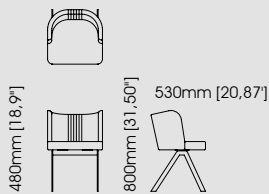

Estoril chair

Dimensions

Lenght 51 cm / 20,08 inch.

Width 56 cm / 22,05 inch.

Height 87 cm / 34,25 inch.

530mm [20,9"]