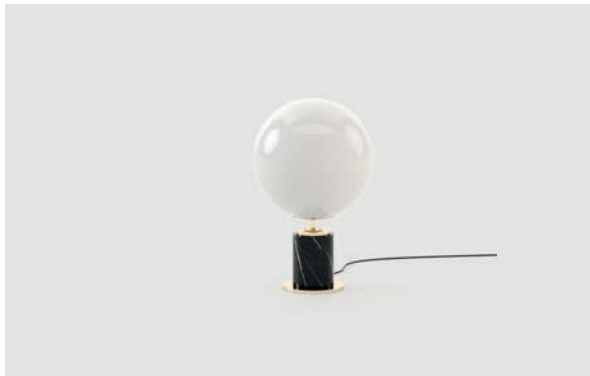

05
Marcel *table lamp*