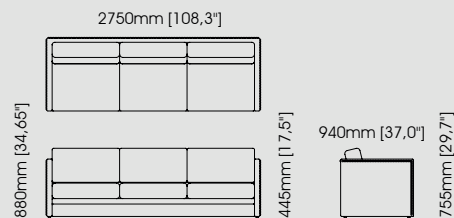

Chanel *sofa*

Dimensions

Lenght 275 cm / 108,27 inch.
Width 94 cm / 37,01 inch.
Height 88 cm / 34,65 inch.