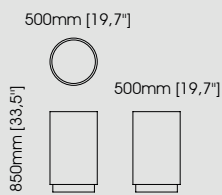

Gold *tall flower pot*

Dimensions

Diameter 50 cm / 19,69 inch.
Height 85 cm / 33,46 inch.