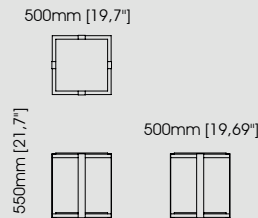

Tracy *side table*

Dimensions

Length 50 cm / 19,69 inch.
Width 50 cm / 19,69 inch.
Height 55 cm / 21,65 inch.