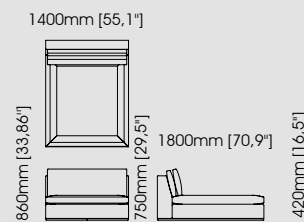

Ronny chaise longue

Dimensions

Length 180 cm / 70,87 inch.
Width 140 cm / 55,12 inch.
Height 86 cm / 33,86 inch.