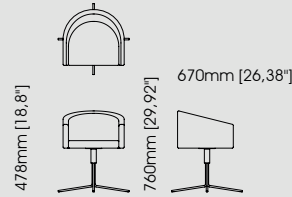

Gordon chair

Dimensions

Lenght 53 cm / 20,87 inch.

Width 53 cm / 20,87 inch.

Height 80 cm / 31,50 inch.

670mm [26,38"]