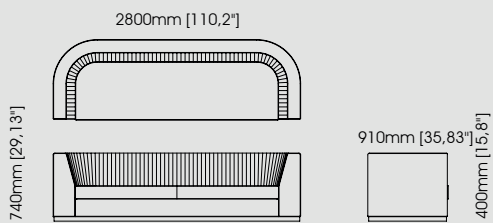

The ACTS

Miuzza sofa

Dimensions

Lenght 280 cm / 110,24 inch.
Width 91 cm / 35,83 inch.
Height 74 cm / 29,13 inch.