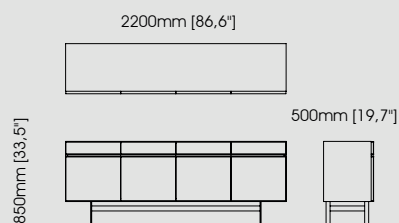

Ralph *sideboard*

Dimensions

Length 220 cm / 86,61 inch.
Width 50 cm / 19,69 inch.
Height 85 cm / 33,46 inch.