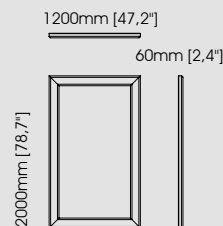

Iris mirror

Dimensions

Lenght 120 cm / 47,24 inch.
Width 6 cm / 2,36 inch.
Height 200 cm / 78,74 inch.