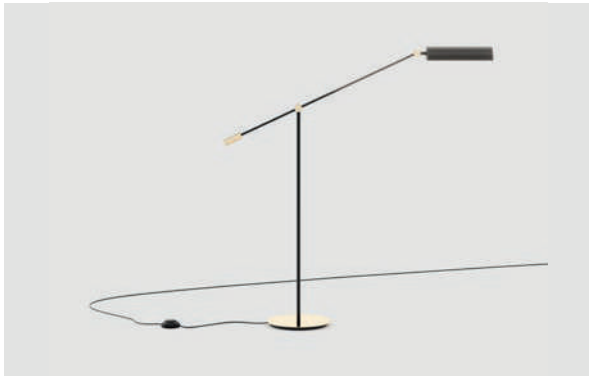

Boundaries

LIVING ROOM

09
Randolph *floor lamp*

Dimensions

Lenght 143 cm / 56,30 inch.
Width 35 cm / 13,78 inch.
Height 120 cm / 47,24 inch.

Materials and Finishes

Gilded Polished Stainless Steel
Painted Smooth Black Iron Matte