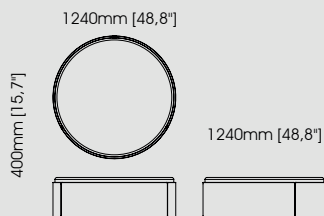

Jason *pouf*

Dimensions

Diameter 124 cm / 48,81 inch.

Height 40 cm / 15,74 inch.