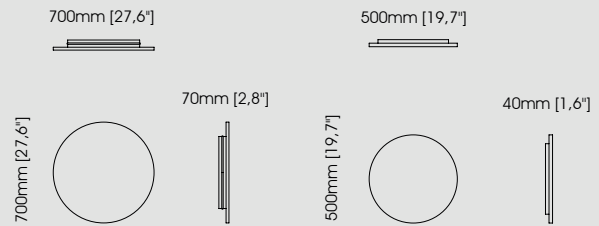

Dimensions

Length 14 cm / 5,5 inch.
Width 12 cm / 4,72 inch.
Height 55 cm / 21,65 inch.

Jackson's wall lamp

Dimensions (Wood)

Diameter 70 cm / 27,56 inch.
Height 7 cm / 2,75 inch.

Dimensions (Marble and Metal)

Diameter 50 cm / 19,69 inch.
Height 4 cm / 1,57 inch.