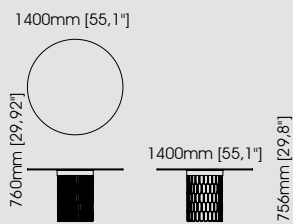

Technical Information

Brenda dining table

Dimensions

Diameter 140 cm / 45,12 inch.
Height 76 cm / 29,92 inch.