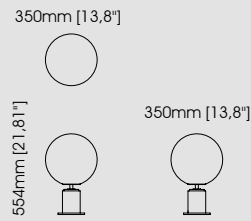

Marcel *table lamp*

Dimensions

Diameter 35 cm / 13,78 inch.
Height 55,4 cm / 21,81 inch.