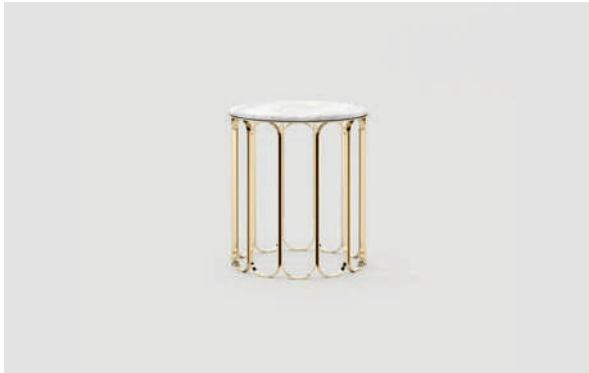

02
Cheryl *side table*

Dimensions

Diameter 50 cm / 19,69 inch.

Height 55 cm / 21,65 inch.

Materials and Finishes

Estremoz Polished Marble

Gilded Polished Stainless Steel