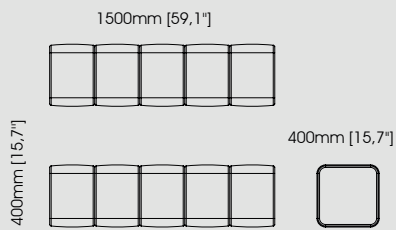

Technical Information

Charlie *bench*

Dimensions

Length 150 cm / 59,06 inch.

Width 40 cm / 15,75 inch.

Height 40 cm / 15,75 inch.