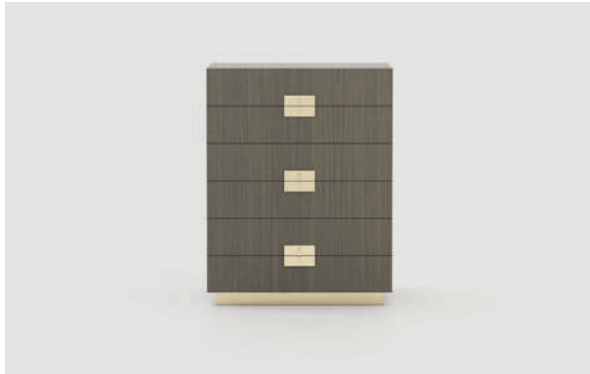

Sinous BEDROOM

Lady *tallboy*

Dimensions

Length 90 cm / 35,43 inch.
Width 53 cm / 20,87inch.
Height 116 cm / 45,67 inch.

Materials and Finishes

Aged Oak Matte
Gilded Polished Stainless Steel