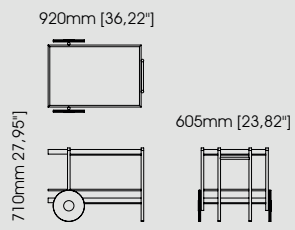

Pitt *tea cart*

Dimensions

Length 92 cm / 36,22 inch.
Width 60,5 cm / 23,82 inch.
Height 71 cm / 27,95 inch.