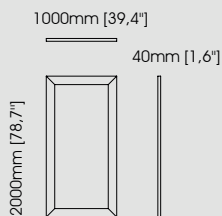

Texas *mirror*

Dimensions

Lenght 100 cm / 39,37 inch.
Width 4 cm / 1,57 inch.
Height 200 cm / 78,74inch.