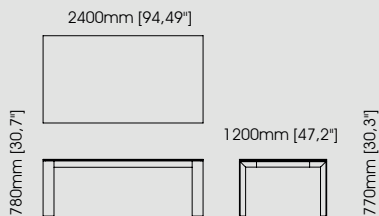

Susan dining table

Dimensions

Lenght 240 cm / 94,49 inch.
Width 120 cm / 47,24 inch.
Height 78 cm / 30,71 inch.