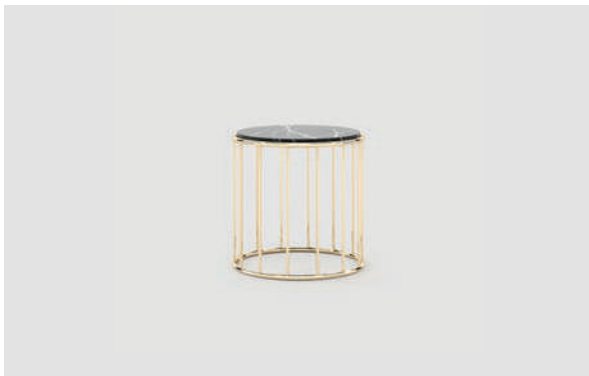

01  
**Jones** floor lamp

**Dimensions**

Diameter 35 cm / 13,78 inch.  
Height 130 cm / 51,18 inch.

**Materials and Finishes**

Textured Painted Black Iron Matte  
Gilded Polished Stainless Steel  
Opaline Glass Globe

02  
**Moon** armchair

**Dimensions**

Length 64 cm / 25,2 inch.  
Width 70 cm / 27,56 inch.  
Height 87 cm / 34,25 inch.

**Materials and Finishes**

Black ash matte  
Gilded Polished Stainless Steel

**Fabric**

Seoul Terra

03  
**Still** side table

**Dimensions**

Diameter 55 cm / 21,65 inch.  
Height 56 cm / 22,04 inch.

**Materials and Finishes**

Gilded Polished Stainless Steel  
Nero Marquina Polished Marble

04  
**Retro** TV cabinet