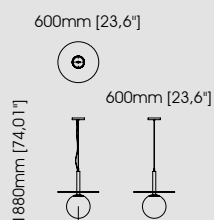

Andy *suspension lamp*

Dimensions

Diameter 60 cm / 23,62 inch.
Height 188 cm / 74,01 inch.