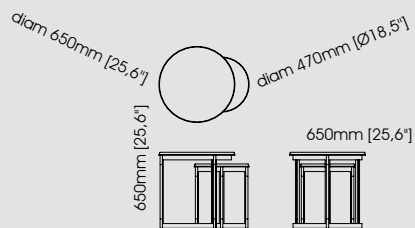

Lyssa side table

Dimensions

Diameter 47 cm / 18,5 inch.
Height 55 cm / 21,65 inch.

Dimensions

Diameter 65 cm / 25,59 inch.
Height 65 cm / 25,59 inch.