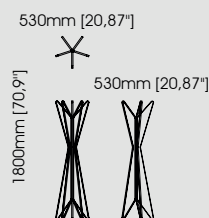

Wild coat rack

Dimensions

Diameter 53 cm / 20,87 inch.
Height 180 cm / 70,87 inch.