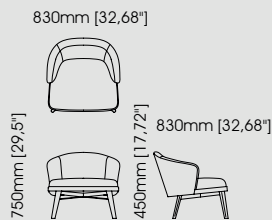

Nelly armchair

Dimensions

Lenght 83 cm / 32,68 inch.
Width 83 cm / 32,68 inch.
Height 75 cm / 29,53 inch.