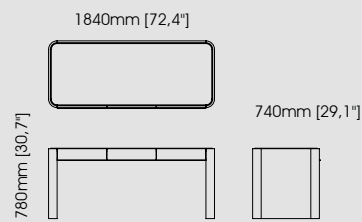

Larson desk

Dimensions

Length 184 cm / 72,44 inch.
Width 75 cm / 29,53 inch.
Height 78 cm / 30,71 inch.