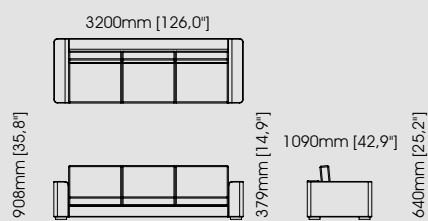

Grey sofa

Dimensions

Length 320 cm / 125,98 inch.
Width 110 cm / 43,31 inch.
Height 92 cm / 36,22 inch.