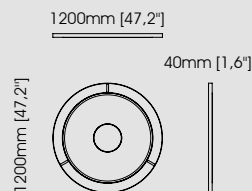

Tanny *mirror*

Dimensions

Diameter 120 cm / 47,24 inch.
Depth 4 cm / 1,57 inch.