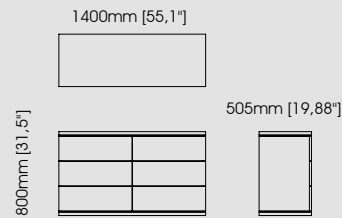

Duane chest of drawers

Dimensions

Lenght 140 cm / 55,12 inch.
Width 50,5 cm / 19,88 inch.
Height 100 cm / 39,37 inch.