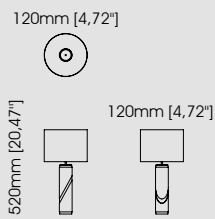

**Martin** *table lamp*

**Dimensions**

Diameter 12 cm / 4,72 inch.  
Height 52 cm / 20,47 inch.

**Sharon** *table lamp*

**Dimensions**

Diameter 11,5 cm / 4,52 inch.  
Height 54 cm / 21,26 inch.

**Walker** *table lamp*