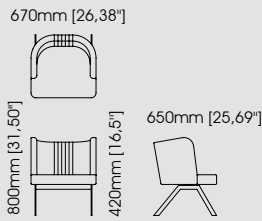

Technical Information

Gordon armchair

Dimensions

Lenght 67 cm / 26,38 inch.
Width 65 cm / 25,69 inch.
Height 80 cm / 31,50 inch.