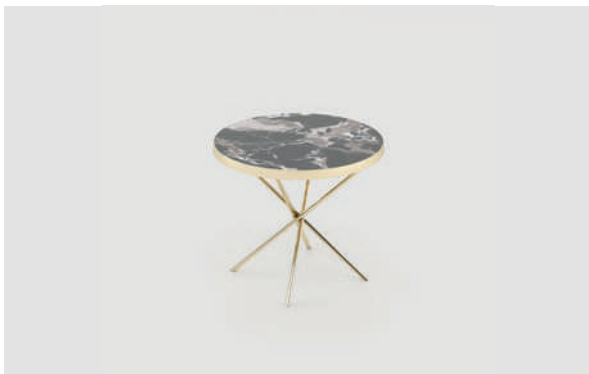

07
Lauren *side table*

Dimensions

Diameter 70 cm / 27,56 inch.
Height 60 cm / 23,62 inch.

Materials and Finishes

Gilded Polished Stainless Steel
Black Flower Polished Marble