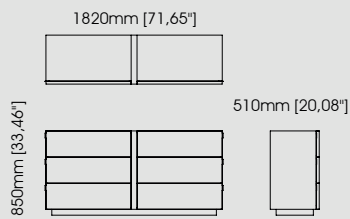

Technical Information

Kira chest of drawers

Dimensions

Lenght 182 cm / 71,65 inch.
Width 51 cm / 20,08 inch.
Height 85 cm / 33,46 inch.