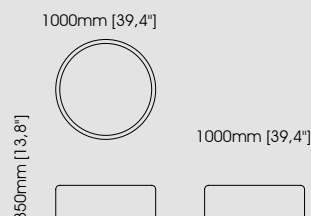

Bur *pouf*

Dimensions

Diameter 100 cm / 39,37 inch.
Height 35 cm / 13,78 inch.