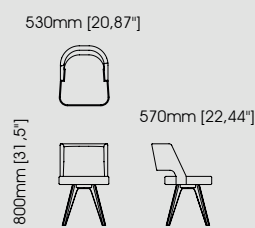

Prestige chair

Dimensions

Lenght 53 cm / 20,87 inch.
Width 57 cm / 22,44 inch.
Height 80 cm / 31,50 inch.