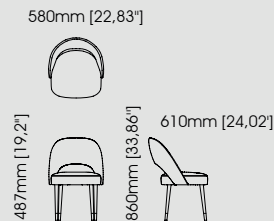

**Amour** chair

**Dimensions**

Lenght 58 cm / 22,83 inch.  
Width 61 cm / 24,02 inch.  
Height 86 cm / 33,86 inch.