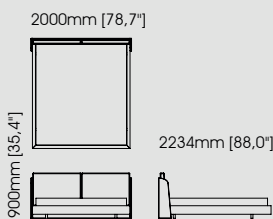

Brooke *bed*

Dimensions

Lenght 223,4 cm / 88,0 inch.
Width 200 cm / 78,7 inch.
Height 90 cm / 35,04 inch.