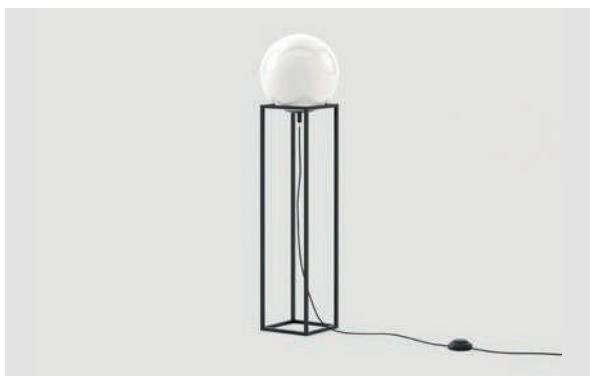

Diameter 16 cm / 6,29 inch.  
Height 56 cm / 22,05 inch.

**Materials and Finishes**

Matte Smoked Oak  
Gilded Polished Stainless Steel  
Carrara Polished Marble

**Jones** *floor lamp*

**Dimensions**

Diameter 35 cm / 13,78 inch.  
Height 130 cm / 51,18 inch.