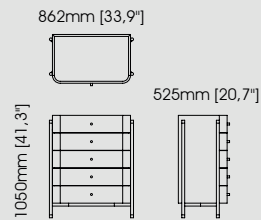

Rosie tallboy

Dimensions

Lenght 86,2 cm / 33,94 inch.
Width 52,5 cm / 20,67 inch.
Height 105 cm / 41,34 inch.