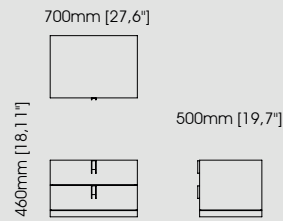

Emily bedside table

Dimensions

Length 70 cm / 27,56 inch.

Width 50 cm / 19,69 inch.

Height 46 cm / 18,11 inch.