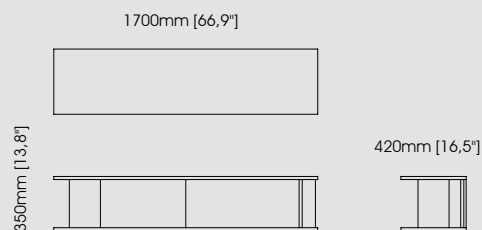

Will storage unit

Dimensions

Lenght 170 cm / 66,92 inch.
Width 42 cm / 16,53 inch.
Height 35 cm / 13,77 inch.