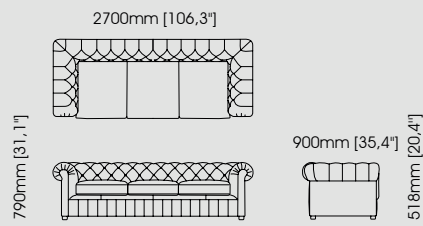

Chester sofa

Dimensions

Length 270 cm / 106,30 inch.
Width 90 cm / 35,43 inch.
Height 79 cm / 31,10 inch.