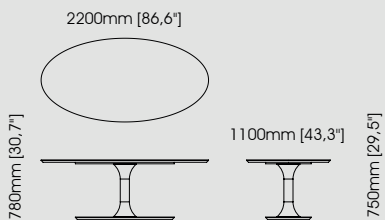

Egg dining table

Dimensions

Length 220 cm / 86,61 inch.
Width 110 cm / 43,41 inch.
Height 78 cm / 30,71 inch.