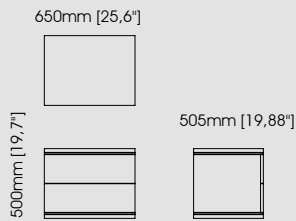

Duane bedside table

Dimensions

Length 65 cm / 25,59 inch.

Width 50,5 cm / 19,88 inch.

Height 50 cm / 19,69 inch.