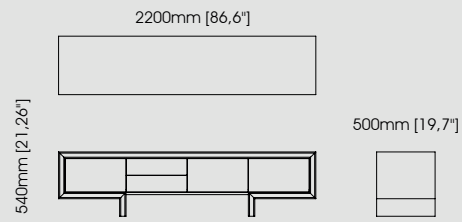

Isis TV cabinet

Dimensions

Length 220 cm / 86,61 inch.

Width 50 cm / 19,69 inch.

Height 54 cm / 21,26 inch.