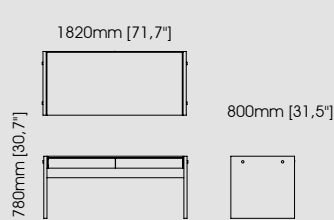

Bonhan desk

Dimensions

Length 182 cm / 71,65 inch.
Width 80 cm / 31,50 inch.
Height 78 cm / 30,71 inch.

CHAISE LONGUES

DESKS