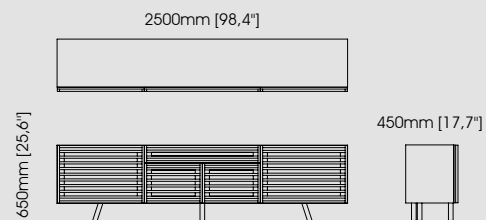

Retro TV cabinet

Dimensions

Length 250 cm / 98,43 inch.

Width 45 cm / 17,72 inch.

Height 65 cm / 25,29 inch.