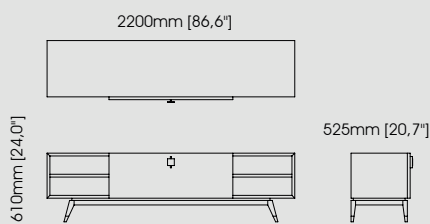

TV CABINETS

Antoine *TV cabinet*

Dimensions

Lenght 220 cm / 86,61 inch.

Width 52,5 cm / 20,67 inch.

Height 61 cm / 24,02 inch.