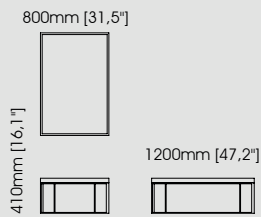

Raw coffee table

Dimensions

Length 120 cm / 47,24 inch.
Width 80 cm / 31,50 inch.
Height 41 cm / 16,14 inch.