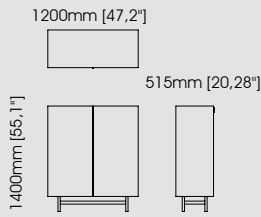

Technical Information

Stewart *cupboard*

Dimensions

Lenght 120 cm / 47,24 inch.
Width 51,5 cm / 20,28 inch.
Height 140 cm / 31,50 inch.