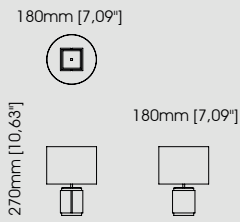

Technical Information

Little Jack *table lamp*

Dimensions

Lenght 18 cm / 7,09 inch.
Width 18 cm / 7,09 inch.
Height 27 cm / 10,63 inch.