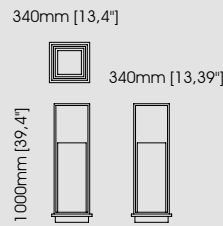

Lanie *flower pot*

Dimensions

Lenght 34 cm / 13,39 inch.
Width 34 cm / 13,39 inch.
Height 100 cm / 39,37 inch.