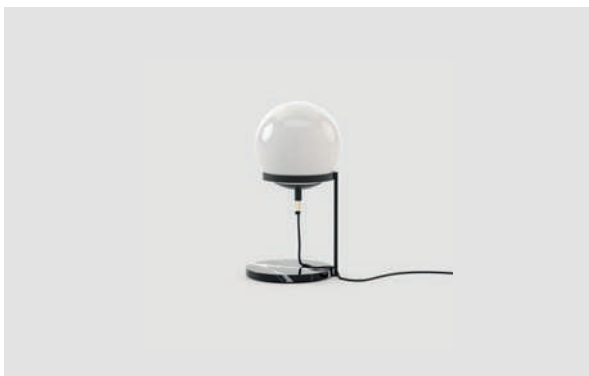

03  
**Clarke** table lamp

**Dimensions**

Lenght 25 cm / 9,84 inch.  
Width 27 cm / 10,63 inch.  
Height 50 cm / 19,69 inch.

**Materials and Finishes**

Gilded Polished Stainless Steel  
Painted Smooth Black Iron Matte  
Opaline Glass Globe  
Nero Marquina Polished Ceramic