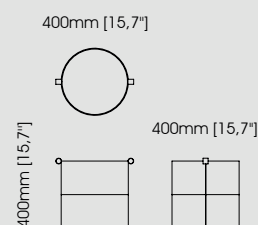

Bag medium flower pot

Dimensions

Diameter 40 cm / 15,74 inch.
Height 40 cm / 15,74 inch.