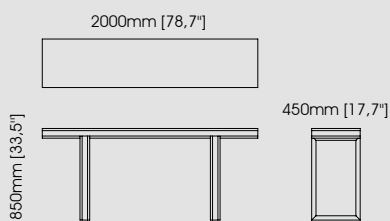

Pearl console

Dimensions

Length 200 cm / 78,74 inch.
Width 45 cm / 17,72 inch.
Height 85 cm / 33,46 inch.