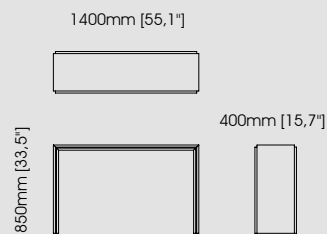

Rory console

Dimensions

Length 140 cm / 55,12 inch.
Width 40 cm / 15,75 inch.
Height 85 cm / 33,46 inch.