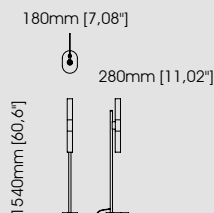

Evans *floor lamp*

Dimensions

Lenght 18 cm / 7,09 inch.
Width 28 cm / 11,02 inch.
Height 154 cm / 60,63 inch.