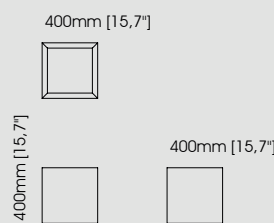

Stela *flower pot*

Dimensions

Lenght 40 cm / 15,75 inch.
Width 40 cm / 15,75 inch.
Height 40 cm / 15,75 inch.