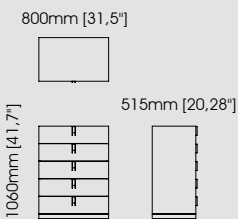

Emily tallboy

Dimensions

Lenght 80 cm / 31,50 inch.
Width 51,5 cm / 20,28 inch.
Height 106 cm / 41,73 inch.