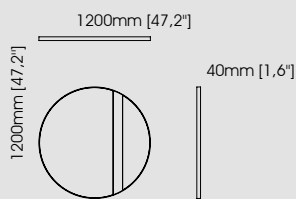

Rod *mirror*

Dimensions

Diameter 120 cm / 47,24 inch.
Depth 4 cm / 1,57 inch.