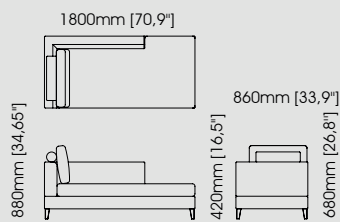

Karin chaise longue

Dimensions

Length 180 cm / 70,87 inch.
Width 86 cm / 33,86 inch.
Height 88 cm / 34,65 inch.