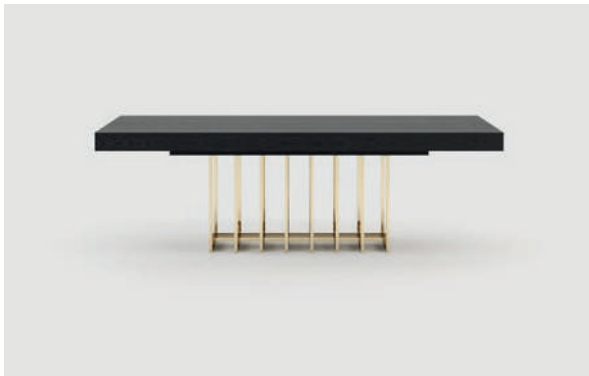

02
Prestige *dining table*

Dimensions

Lenght 240 cm / 94,49 inch.
Width 120 cm / 47,24 inch.
Height 78 cm / 30,71 inch.

Materials and Finishes

Black Ash Matte
Gilded Polished Stainless Steel