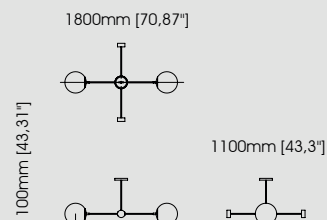

Janis *suspension lamp*

Dimensions

Length 168,3 cm / 66,25 inch.
Width 110 cm / 43,30 inch.
Height 133 cm / 52,36 inch.