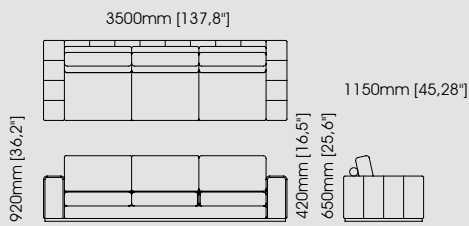

The ACTS

Charlie sofa

Dimensions

Length 350 cm / 137,80 inch.
Width 115 cm / 45,28 inch.
Height 92 cm / 36,22 inch.