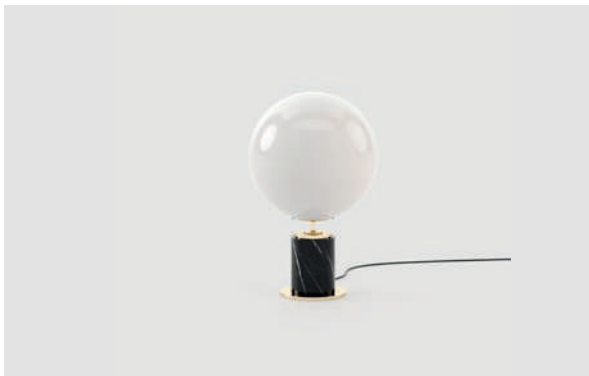

07
Marcel *table lamp*

Dimensions

Diameter 35 cm / 13,78 inch.

Height 55,4 cm / 21,81 inch.

Materials and Finishes

Nero Marquina Polished Marble

Gilded Polished Stainless Steel

Opaline Glass Globe