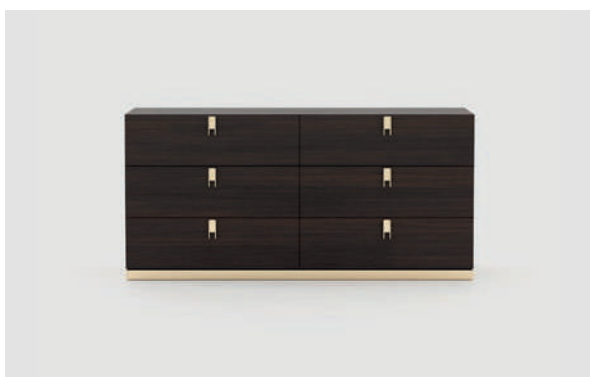

Emily *chest of drawers*

Dimensions

Length 180cm / 70,87 inch.
Width 51,5 cm / 20,28 inch.
Height 86 cm / 33,86 inch.

Materials and Finishes

Matte Smoked Oak
Gilded Polished Stainless Steel