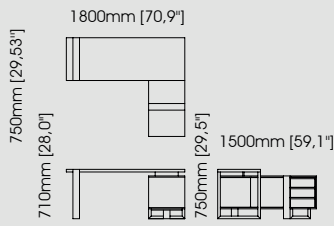

The ACTS

Chicago desk

Dimensions

Length 180 cm / 70,87 inch.
Width 150 cm / 59,06 inch.
Height 75 cm / 29,53 inch.