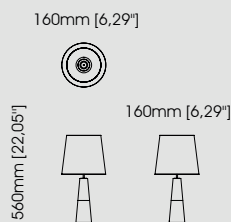

Jude *table lamp*

Dimensions

Diameter 16 cm / 6,29 inch.
Height 56 cm / 22,05 inch.