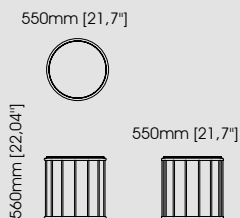

Still *side table*

Dimensions

Diameter 55 cm / 21,65 inch.
Height 56 cm / 22,04 inch.