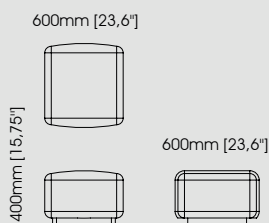

POUFS

Benner *pouf*

Dimensions

Lenght 60 cm / 23,62 inch.
Width 60 cm / 23,62 inch.
Height 40 cm / 15,75 inch.