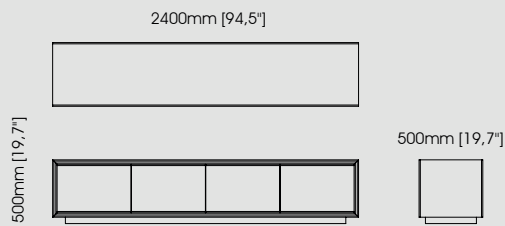

The ACTS

Rick TV cabinet

Dimensions

Length 240 cm / 94,49 inch.
Width 50 cm / 19,69 inch.
Height 50 cm / 19,69 inch.