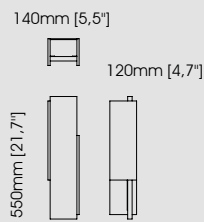

Dave wall lamp

Dimensions

Length 14 cm / 5,5 inch.
Width 12 cm / 4,72 inch.
Height 55 cm / 21,65 inch.