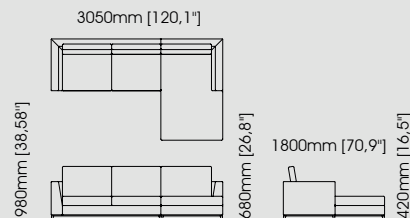

London sofa w/ chaise

Dimensions

Lenght 305 cm / 120,08 inch.
Width 180 cm / 70,87 inch.
Height 98 cm / 38,58 inch.