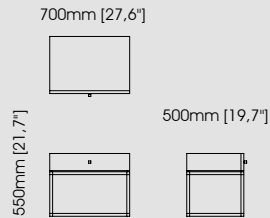

Ester bedside table

Dimensions

Length 70 cm / 27,56 inch.

Width 50 cm / 19,69 inch.

Height 55 cm / 21,65 inch.