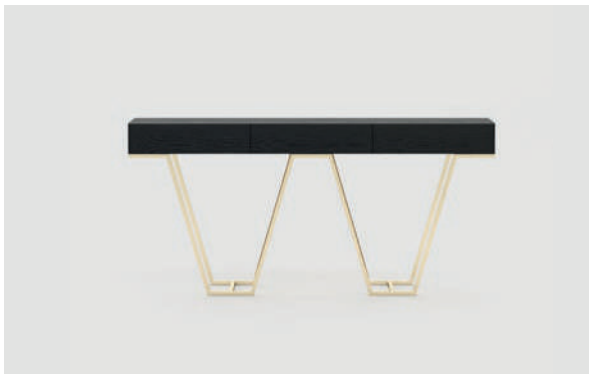

# Nowhere ENTRANCE HALL

The Nowhere entrance hall is a transitional space that sets a fun atmosphere of irreverence for the rooms ahead. Its minimalist decor evokes a complete sense of calmness through warm and seamless design. The wooded wall adds emotion to the entryway. The round mirror and the table lamp are the perfect high-quality home accessories for spaces in which proportions serve as the decoration.

01  
**Rod** *mirror*

**Dimensions**

Diameter 120 cm / 47,24 inch.  
Depth 40 cm / 1,57 inch.

**Materials and Finishes**

Gilded Polished Stainless Steel  
Gris Mirror

02  
**Marcel** *table lamp*

**Dimensions**

Diameter 35 cm / 13,78 inch.  
Height 55,4 cm / 21,81 inch.

**Materials and Finishes**

Nero Marquina Polished Marble  
Gilded Polished Stainless Steel  
Opaline Glass Globe

03  
**Zurique** *console*

**Dimensions**

Length 180 cm / 70,87 inch.  
Width 35 cm / 13,78 inch.  
Height 85 cm / 33,46 inch.

**Materials and Finishes**

Black Ash Matte  
Gilded Polished Stainless Steel

04  
**Isaac** *pouf*

**Dimensions**

Diameter 40 cm / 15,75 inch.  
Height 45 cm / 17,72 inch.