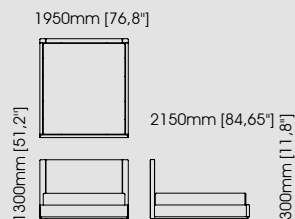

Corin *bed*

Dimensions

Lenght 195 cm / 76,77 inch.
Width 215 cm / 84,65 inch.
Height 130 cm / 51,18 inch.