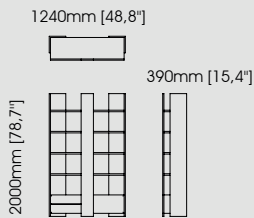

BOOKSHELF

Biel bookshelf

Dimensions

Length 124 cm / 48,82 inch.
Width 39 cm / 15,35 inch.
Height 200 cm / 78,74 inch.