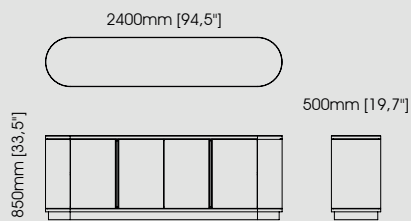

Technical Information

Brown *sideboard*

Dimensions

Length 240 cm / 94,49 inch.
Width 50 cm / 19,69 inch.
Height 85 cm / 33,46 inch.