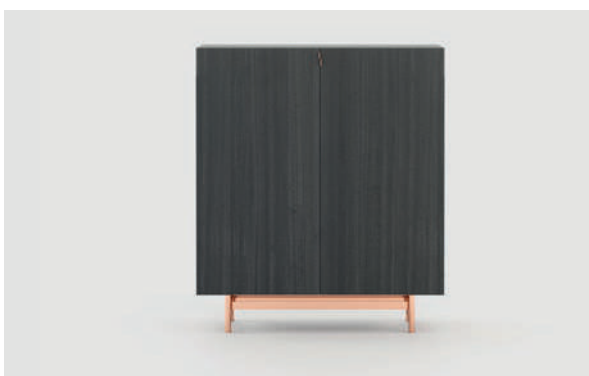

Grey Eucalyptus Matte

Copper Polished Stainless Steel

03  
**Janis** chandelier

**Dimensions**

Length 168,3 cm / 66,25 inch.

Width 110 cm / 43,30 inch.

Height 133 cm / 52,36 inch.

**Materials and Finishes**

Copper Polished Stainless Steel

Painted Smooth Black Iron Matte

Opaline Glass Globe

04  
**Stewart** cupboard

**Dimensions**

Length 120 cm / 47,24 inch.

Width 51,5 cm / 20,28 inch.

Height 140 cm / 31,50 inch.