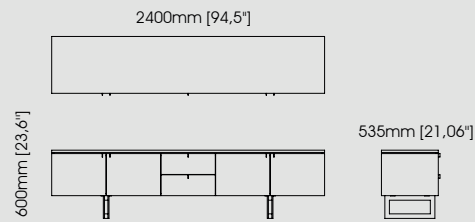

Boris *TV cabinet*

Dimensions

Lenght 240 cm / 94,49 inch.

Width 53,5 cm / 21,06 inch.

Height 60 cm / 23,62 inch.