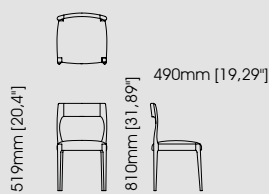

#### Dimensions

Lenght 67 cm / 26,38 inch.

Width 67 cm / 26,38 inch.

Height 76 cm / 29,92 inch.

470mm [18,50"]