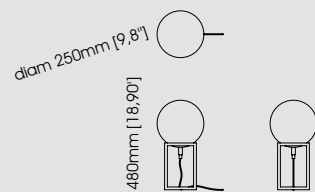

Jones *table lamp*

Dimensions

Diameter 25 cm / 9,84 inch.
Height 48 cm / 18,90 inch.