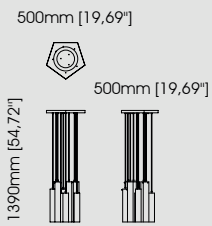

The ACTS

Jazz *suspension lamp*

Dimensions

Diameter 50 cm / 19,69 inch.
Height 139 cm / 54,72 inch.