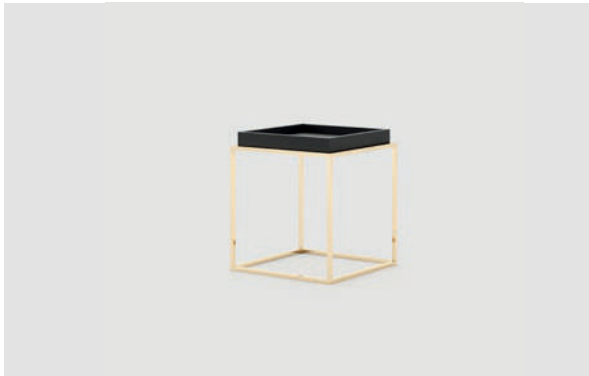

Slow LIVING ROOM

Aura side table