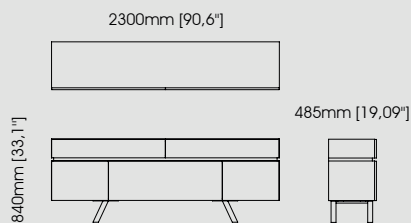

SIDEBOARDS

Bilbao sideboard

Dimensions

Lenght 230 cm / 90,55 inch.
Width 48,5 cm / 19,09 inch.
Height 84 cm / 33,07 inch.