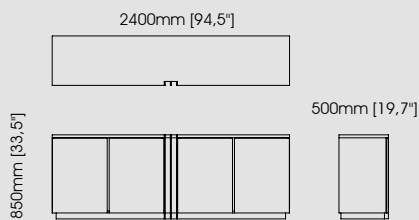

D'Arc *sideboard*

Dimensions

Length 240 cm / 94,49 inch.
Width 50 cm / 19,69 inch.
Height 84 cm / 33,07 inch.