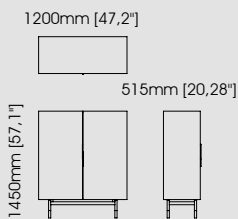

Claud *cupboard*

Dimensions

Lenght 120 cm / 47,24 inch.
Width 51,5 cm / 20,28 inch.
Height 145 cm / 57,09 inch.