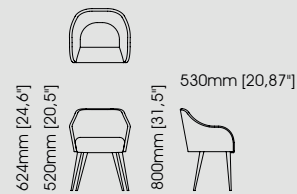

Karen chair

Dimensions

Lenght 47 cm / 18,50 inch.

Width 49 cm / 19,29 inch.

Height 81 cm / 31,89 inch.

600mm [23,62"]