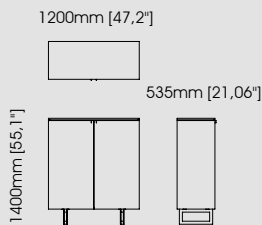

CUPBOARDS & BAR CABINETS

Boris *cupboard*

Dimensions

Lenght 120 cm / 47,24 inch.
Width 53,5 cm / 21,06 inch.
Height 140 cm / 55,12 inch.