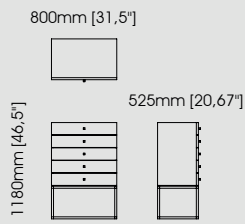

The ACTS

Ester tallboy

Dimensions

Lenght 80 cm / 31,5 inch.
Width 52,5 cm / 20,67 inch.
Height 118 cm / 33,46 inch.