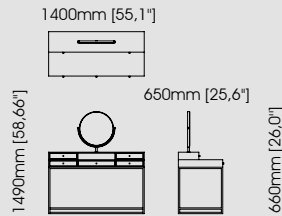

D'Arc dressing table

Dimensions

Lenght 140 cm / 55,12 inch.
Width 65 cm / 25,59 inch.
Height 149 cm / 58,66 inch.