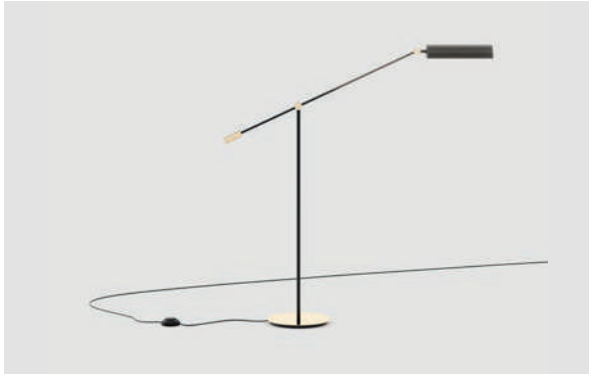

03  
**Brenda** *side table*

**Dimensions**

Diameter 48 cm / 18,90 inch.  
Height 55 cm / 21,65 inch.

**Materials and Finishes**

Matte Smoked Eucalyptus  
Gilded Polished Stainless Steel

04  
**Moon** *armchair*

**Dimensions**

Length 64 cm / 25,2 inch.  
Width 70 cm / 27,56 inch.  
Height 87 cm / 34,25 inch.

**Materials and Finishes**

Black Ash Matte  
Gilded Polished Stainless Steel

**Fabric**

Vienna Forest

05  
**Randolph** *floor lamp*

**Dimensions**  
Length 143 cm / 56,30 inch.  
Width 35 cm / 13,78 inch.  
Height 120 cm / 47,24 inch.

**Materials and Finishes**  
Gilded Polished Stainless Steel  
Painted Smooth Black Iron Matte

06  
**Mercy** *coffee table*