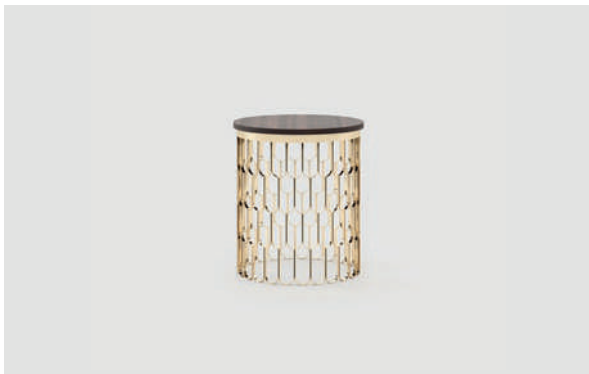

03
Brenda *side table*

Dimensions

Diameter 48 cm / 18,90 inch.
Height 55 cm / 21,65 inch.

Materials and Finishes

Matte Smoked Eucalyptus
Gilded Polished Stainless Steel