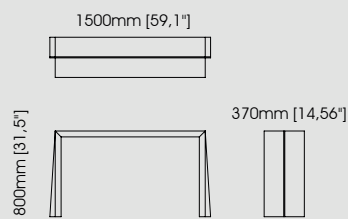

Avignon console

Dimensions

Length 150 cm / 59,06 inch.
Width 37 cm / 14,56 inch.
Height 80 cm / 31,50 inch.