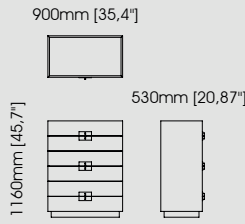

Lady tallboy

Dimensions

Lenght 90 cm / 35,43 inch.
Width 53 cm / 20,87inch.
Height 116 cm / 45,67 inch.