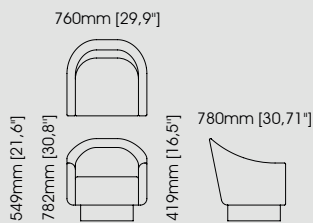

Donald armchair

Dimensions

Lenght 76 cm / 29,92 inch.
Width 78 cm / 30,71 inch.
Height 81 cm / 31,89 inch.