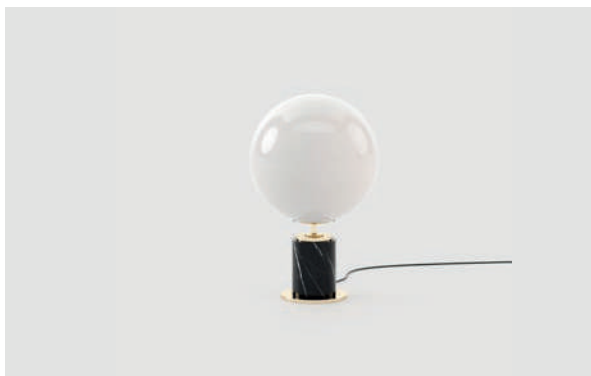

01  
**Wild** coat rack

**Dimensions**

Diameter 53 cm / 20,87 inch.  
Height 180 cm / 70,87 inch.

**Materials and Finishes**

Gilded Polished Stainless Steel

02  
**Marcel** table lamp

**Dimensions**

Diameter 35 cm / 13,78 inch.  
Height 55,4 cm / 21,81 inch.