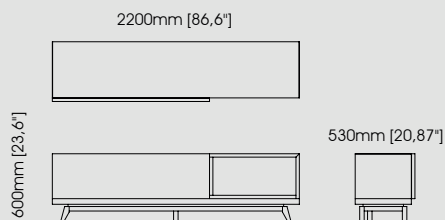

Reflex TV cabinet

Dimensions

Length 220 cm / 86,61 inch.

Width 53 cm / 20,87 inch.

Height 60 cm / 23,62 inch.