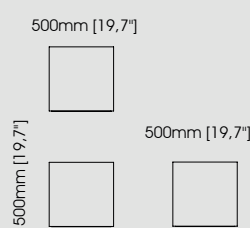

Naomi side table

Dimensions

Length 50 cm / 19,69 inch.
Width 50 cm / 19,69 inch.
Height 50 cm / 19,69 inch.