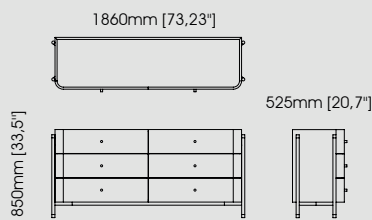

Rosie chest of drawers

Dimensions

Lenght 186 cm / 73,23 inch.
Width 52,5 cm / 20,67 inch.
Height 85 cm / 33,5 inch.