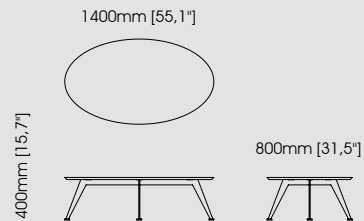

Space coffee table

Dimensions

Length 140 cm / 55,12 inch.
Width 80 cm / 31,5 inch.
Height 40 cm / 15,75 inch.