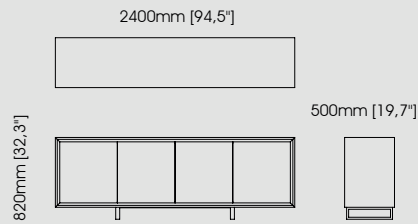

Strike *sideboard*

Dimensions

Lenght 240 cm / 94,49 inch.
Width 50 cm / 19,68 inch.
Height 82 cm / 32,28 inch.