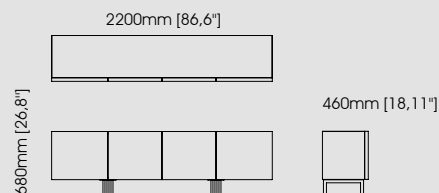

Lyon storage unit

Dimensions

Lenght 220 cm / 86,61 inch.
Width 46 cm / 18,11 inch.
Height 68 cm / 26,77 inch.