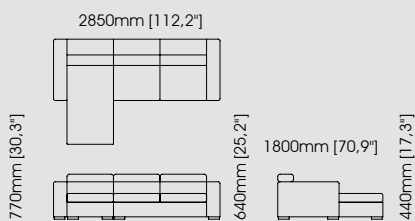

Gold corner sofa

Dimensions

Length 360 cm / 141,73 inch.
Width 288 cm / 113,4 inch.
Height 78 cm / 30,71 inch.