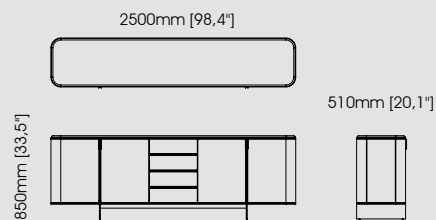

Dean *sideboard*

Dimensions

Length 250 cm / 98,43 inch.
Width 51 cm / 20,08 inch.
Height 85 cm / 33,46 inch.