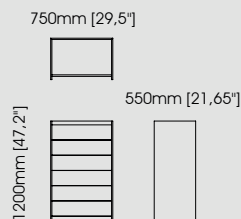

Endy tallboy

Dimensions

Lenght 75 cm / 29,53 inch.
Width 55 cm / 21,65 inch.
Height 120 cm / 47,24 inch.