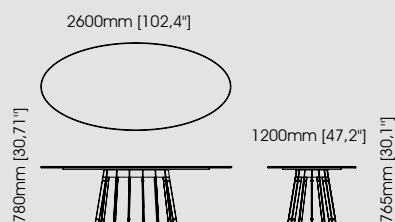

Ann dining table

Dimensions

Length 260 cm / 102,36 inch.
Width 120 cm / 47,24 inch.
Height 78 cm / 30,71 inch.