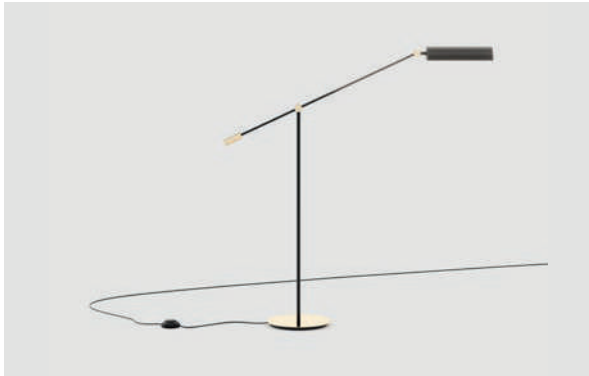

# *Upbeat* LIVING ROOM

09  
**Marlow** *armchair*

**Dimensions**

Length 80 cm / 31,50 inch.  
Width 82,4 cm / 32,44 inch.  
Height 82 cm / 32,28 inch.

**Materials and Finishes**

Textured Painted Black Iron Matte

**Fabric**

Berlin Camel

10  
**Randolph** *floor lamp*

Length 143 cm / 56,30 inch.  
Width 35 cm / 13,78 inch.  
Height 120 cm / 47,24 inch.

**Materials and Finishes**

Gilded Polished Stainless Steel  
Painted Smooth Black Iron Matte

11  
**Marcel** *table lamp*

**Dimensions**

Diameter 35 cm / 13,78 inch.  
Height 55,4 cm / 21,81 inch.

**Materials and Finishes**

Carrara Polished Marble  
Gilded Polished Stainless Steel  
Opaline Glass Globe