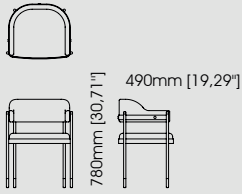

Technical Information

585mm [23,03"]

Dale chair

Dimensions

Lenght 58,5 cm / 23,03 inch.

Width 49 cm / 19,29 inch.

Height 78 cm / 30,71 inch.

510mm [20,08"]