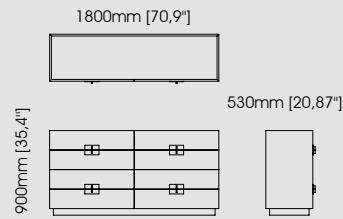

Lady chest of drawers

Dimensions

Lenght 180 cm / 70,87 inch.
Width 53 cm / 20,87 inch.
Height 90 cm / 35,43 inch.