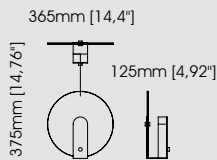

Wright *table lamp*

Dimensions

Lenght 36,5 cm / 14,37 inch.
Width 12,5 cm / 4,92 inch.
Height 37,5 cm / 14,76 inch.