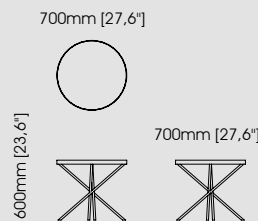

Lauren side table

Dimensions

Diameter 70 cm / 27,56 inch.
Height 60 cm / 23,62 inch.