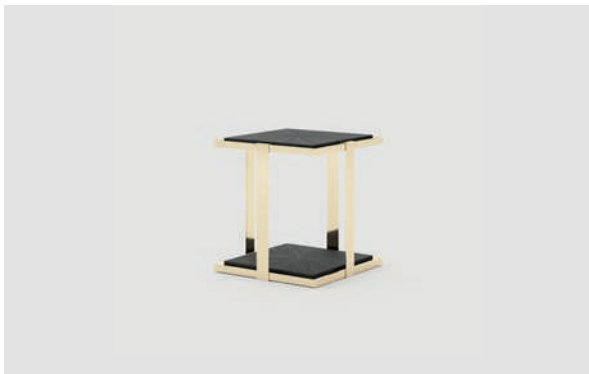

Lisbon Pearl

02  
**Bag** *flower pot*

**Dimensions**

Diameter 40 cm / 15,75 inch.

Height 40 cm / 15,75 inch.

**Fabric**

Moscow Truffle

03  
**Tracy** *side table*