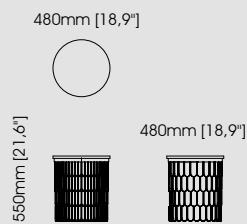

Brenda side table

Dimensions

Diameter 48 cm / 18,90 inch.
Height 55 cm / 21,65 inch.