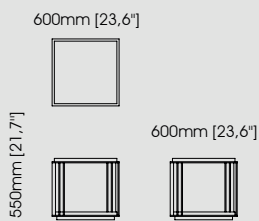

Technical Information

Megan *side table*

Dimensions

Length 60 cm / 23,62 inch.
Width 60 cm / 23,62 inch.
Height 55 cm / 21,65 inch.