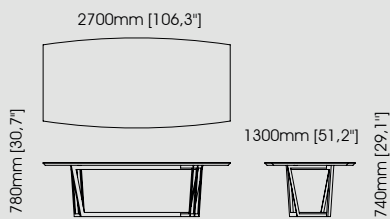

D'Arc dining table

Dimensions

Length 270 cm / 106,30 inch.
Width 130 cm / 51,18 inch.
Height 78 cm / 30,71 inch.