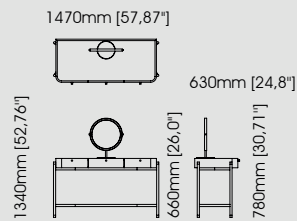

Rosie dressing table

Dimensions

Length 147 cm / 57,87 inch.
Width 63 cm / 24,8 inch.
Height 134 cm / 52,76 inch.