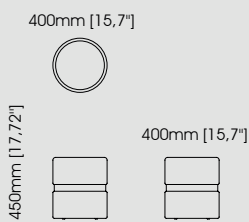

Edson *pouf*

Dimensions

Diameter 40 cm / 15,75 inch.

Height 45 cm / 17,72 inch.