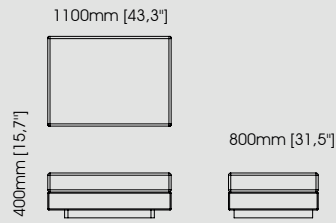

Harry sofa modules

Dimensions (Left)

Lenght 100 cm / 39,37 inch.
Width 100 cm / 39,37 inch.
Height 40 cm / 15,75 inch.

Dimensions (Right)

Lenght 100 cm / 39,37 inch.
Width 100 cm / 39,37 inch.
Height 40 cm / 15,75 inch.