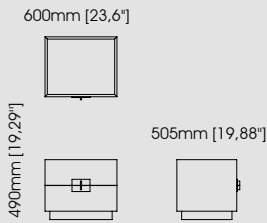

The ACTS

Lady bedside table

Dimensions

Lenght 60 cm / 23,62 inch.
Width 50,5 cm / 19,88 inch.
Height 49 cm / 19,29 inch.