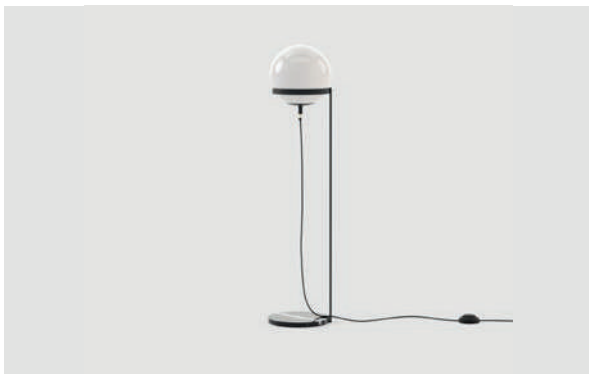

07  
**Clarke** *floor lamp*

**Dimensions**

Lenght 30 cm / 11,81 inch.  
Width 38 cm / 14,96 inch.  
Height 140 cm / 55,12 inch.

**Materials and Finishes**

Painted Smooth Black Iron  
Nero Marquina Polished ceramic  
Gilded Polished Stainless Steel  
Opaline Glass Globe