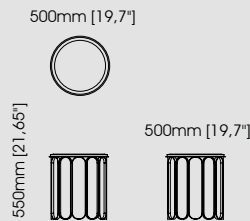

Cheryl side table

Dimensions

Diameter 50 cm / 19,69 inch.
Height 55 cm / 21,65 inch.