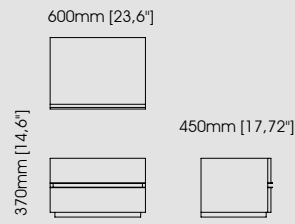

Connor bedside table

Dimensions

Length 60 cm / 23,62 inch.

Width 45 cm / 17,72 inch.

Height 37 cm / 14,57 inch.