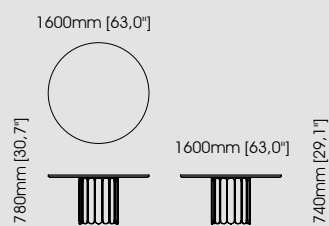

Cheryl dining table

Dimensions

Diameter 160 cm / 62,99 inch.
Height 78 cm / 30,71 inch.