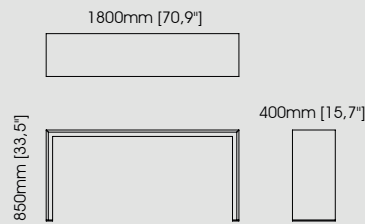

Jill console

Dimensions

Length 180 cm / 70,87 inch.
Width 40 cm / 15,75 inch.
Height 85 cm / 33,46 inch.