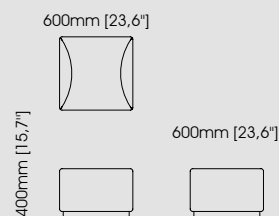

Technical Information

Charlie *bench*

Dimensions

Length 150 cm / 59,06 inch.

Width 40 cm / 15,75 inch.

Height 40 cm / 15,75 inch.

Edson *pouf*

Dimensions

Diameter 40 cm / 15,75 inch.

Height 45 cm / 17,72 inch.

Jason *pouf*

Dimensions

Diameter 124 cm / 48,81 inch.

Height 40 cm / 15,74 inch.

Moore *pouf*

Dimensions

Length 80 cm / 31,5 inch.

Width 80 cm / 31,5 inch.

Height 40 cm / 15,75 inch.

Eddy *pouf*

Dimensions

Diameter 50 cm / 19,69 inch.

Height 48 cm / 18,90 inch.

Isaac *pouf*

Dimensions

Diameter 40 cm / 15,75 inch.

Height 45 cm / 17,72 inch.

Mike *pouf*

Dimensions

Length 60 cm / 23,62 inch.

Width 60 cm / 23,62 inch.

Height 40 cm / 15,75 inch.

Paris *pouf*

Dimensions

Diameter 50 cm / 19,7 inch.

Height 45 cm / 17,72 inch.