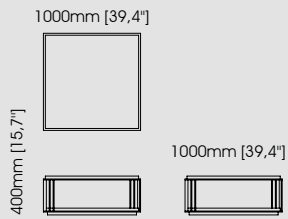

Technical Information

Megan coffee table

Dimensions

Length 100 cm / 39,37 inch.
Width 100 cm / 39,37 inch.
Height 40 cm / 15,75 inch.