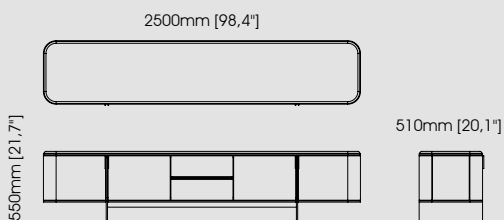

Dean *TV cabinet*

Dimensions

Lenght 250 cm / 98,43 inch.

Width 51 cm / 20,08 inch.

Height 55 cm / 21,65 inch.