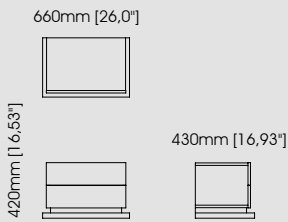

Uso bedside table

Dimensions

Lenght 66 cm / 25,98 inch.
Width 43 cm / 16,93 inch.
Height 42 cm / 16,53 inch.