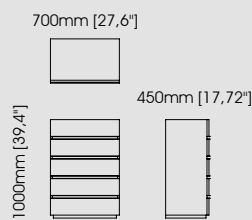

Connor tallboy

Dimensions

Lenght 70 cm / 27,56 inch.
Width 45 cm / 17,72 inch.
Height 100 cm / 39,37 inch.