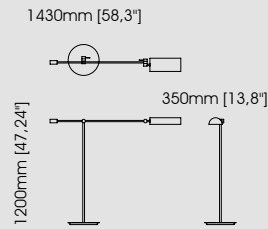

Randolph floor lamp

Dimensions

Length 143 cm / 56,3 inch.
Width 35 cm / 13,78 inch.
Height 120 cm / 47,24 inch.