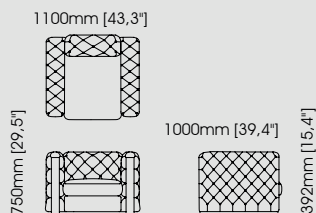

Jean sofa (small)

Dimensions

Lenght 110 cm / 43,31 inch.
Width 100 cm / 39,37 inch.
Height 75 cm / 29,53 inch.