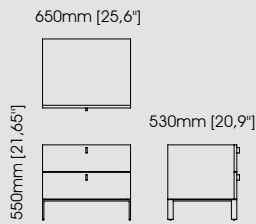

Technical Information

Amber bedside table

Dimensions

Length 65 cm / 25,59 inch.

Width 53 cm / 20,9 inch.

Height 55 cm / 21,65 inch.