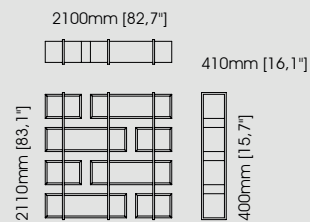

Praga bookshelf

Dimensions

Lenght 210 cm / 82,68 inch.
Width 41 cm / 16,14 inch.
Height 211 cm / 83,07 inch.