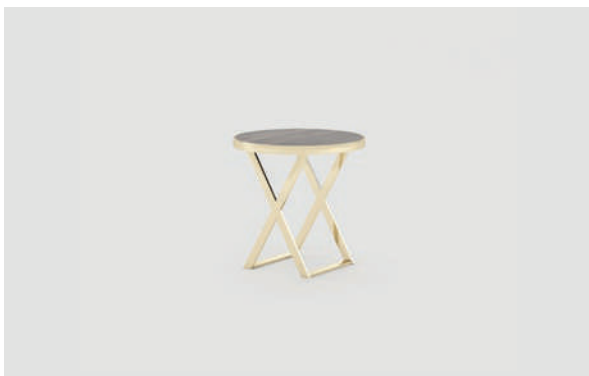

03
Nottingham side table

Dimensions

Diameter 45 cm / 17,72 inch.
Height 45 cm / 17,72 inch.

Materials and Finishes

Matte Smoked Eucalyptus
Gilded Polished Stainless Steel