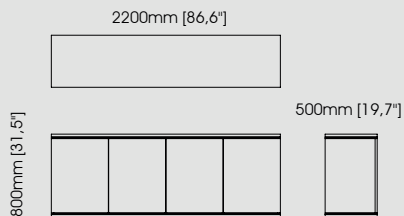

Duane *sideboard*

Dimensions

Length 220 cm / 86,61 inch.
Width 50 cm / 19,69 inch.
Height 80 cm / 31,49 inch.