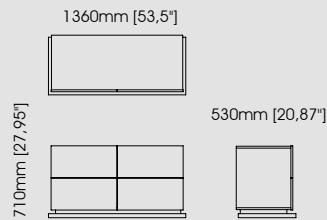

Uso chest of drawers

Dimensions

Lenght 136 cm / 53,54 inch.
Width 53 cm / 20,87 inch.
Height 71 cm / 27,95 inch.