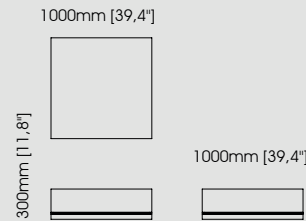

Clea coffee table

Dimensions

Length 100 cm / 39,37 inch.
Width 100 cm / 39,37 inch.
Height 30 cm / 11,81 inch.