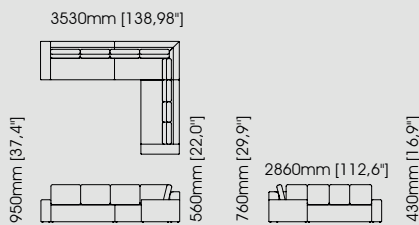

Corner *sofa*

Dimensions

Lenght 353 cm / 138,98 inch.
Width 286 cm / 112,6 inch.
Height 95 cm / 37,4 inch.