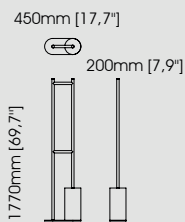

HANGERS

Ben coat rack

Dimensions

Length 45 cm / 17,72 inch.
Width 20 cm / 7,87 inch.
Height 177 cm / 69,69 inch.