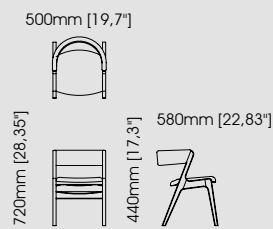

Monaco chair

Dimensions

Lenght 50 cm / 19,69 inch.
Width 58 cm / 22,83 inch.
Height 72 cm / 28,35 inch.