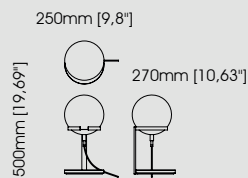

TABLE LAMPS

Clarke *table lamp*

Dimensions

Lenght 25 cm / 9,84 inch.
Width 27 cm / 10,63 inch.
Height 50 cm / 19,69 inch.