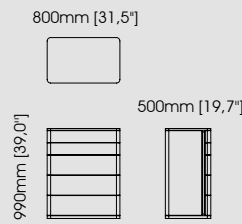

Hilary tallboy

Dimensions

Lenght 80 cm / 31,50 inch.
Width 50 cm / 19,96 inch.
Height 99 cm / 38,98 inch.