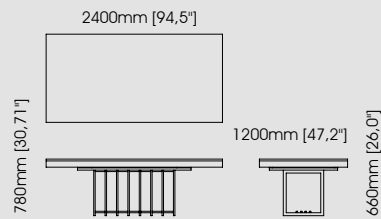

Prestige dining table

Dimensions

Lenght 240 cm / 94,49 inch.
Width 120 cm / 47,24 inch.
Height 78 cm / 30,71 inch.