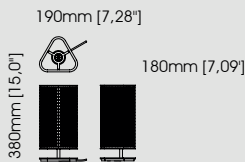

**Martin** *table lamp*

**Dimensions**

Diameter 12 cm / 4,72 inch.  
Height 52 cm / 20,47 inch.

**Sharon** *table lamp*

**Dimensions**

Diameter 11,5 cm / 4,52 inch.  
Height 54 cm / 21,26 inch.

**Walker** *table lamp*