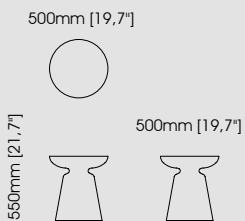

Cap side table

Dimensions

Diameter 50 cm / 19,69 inch.
Height 55 cm / 21,64 inch.