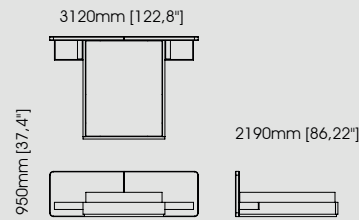

Bonnie *bed*

Dimensions

Lenght 312cm / 122,83 inch.
Width 219 cm / 86,22 inch.
Height 95 cm / 37,40 inch.