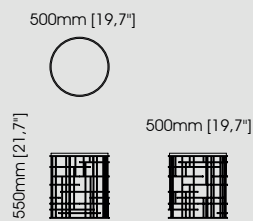

Mercy *side table*

Dimensions

Diameter 50 cm / 19,69 inch.
Height 55 cm / 21,65 inch.