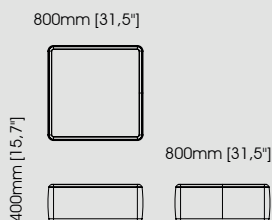

Moore *pouf*

Dimensions

Length 80 cm / 31,5 inch.

Width 80 cm / 31,5 inch.

Height 40 cm / 15,75 inch.