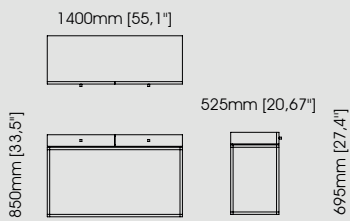

Technical Information

Ester dressing table

Dimensions

Length 140 cm / 55,12 inch.
Width 52,5 cm / 20,67 inch.
Height 85 cm / 33,46 inch.