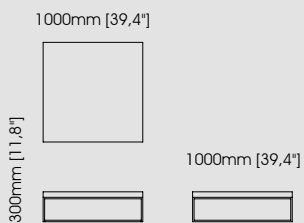

S.Paulo coffee table

Dimensions

Length 100 cm / 39,37 inch.
Width 100 cm / 39,37 inch.
Height 30 cm / 11,81 inch.