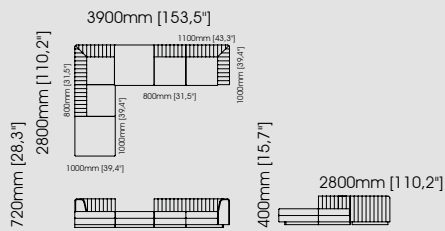

Harry sofa Left piece

Dimensions

Lenght 100 cm / 39,37 inch.
Width 100 cm / 39,37 inch.
Height 40 cm / 15,75 inch.

Corner piece

Dimensions

Lenght 100 cm / 39,37 inch.
Width 100 cm / 39,37 inch.
Height 72 cm / 28,35 inch.

Piece without arms

Dimensions

Lenght 80 cm / 31,50 inch.
Width 100 cm / 39,37 inch.
Height 72 cm / 28,35 inch.

Middle piece

Dimensions

Lenght 100 cm / 39,37 inch.
Width 100 cm / 39,37 inch.
Height 40 cm / 15,75 inch.