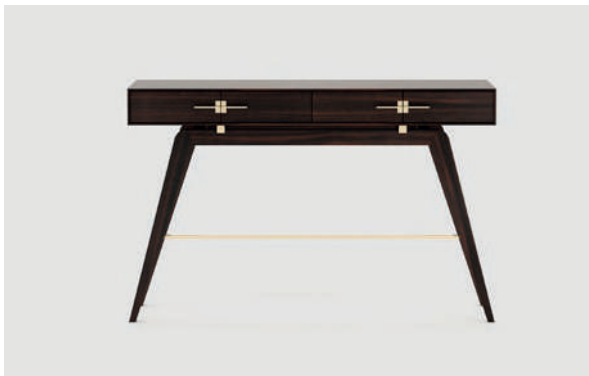

04  
**René** *pouf*

**Dimensions**

Diameter 60 cm / 23,62 inch.  
Height 48 cm / 18,90 inch.

**Materials and Finishes**

Gilded Brushed Stainless Steel

**Fabric**

Vienna Teja

# *Philosopher* ENTRANCE HALL

The Philosopher entrance hall is a space designed for wellness. From the dark mid-century console to the discreet curved pouf, this entryway brings a breath of fresh air through natural light and organic materials. The combination of wood with high-quality finishes ensures a balanced indoor decor that brings happiness and joy.

01  
**Rayne** *mirror*

**Dimensions**

Diameter 120 cm / 47,24 inch.  
Depth 3 cm / 1,18 inch.

**Materials and Finishes**

HPL Gilded Brushed Stainless Steel  
Bronze Mirror

02  
**Niels** *console*

**Dimensions**

Diameter 50 cm / 19,69 inch.  
Height 48 cm / 18,90 inch.

**Materials and Finishes**

Gilded Polished Stainless Steel  
Smoked Eucalyptus Matte

**Fabric**

Vienna Beige