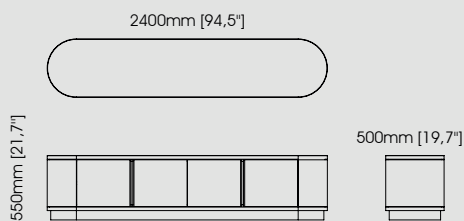

Brown *TV cabinet*

Dimensions

Lenght 240 cm / 94,49 inch.

Width 50 cm / 19,69 inch.

Height 55 cm / 21,65 inch.