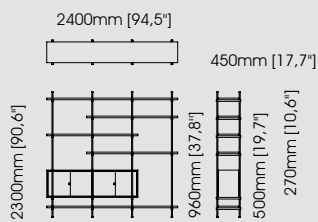

Taylor bookshelf

Dimensions

Lenght 240 cm / 94,49 inch.
Width 45 cm / 17,72 inch.
Height 230 cm / 90,55 inch.