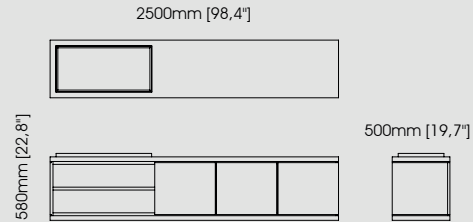

Lora TV cabinet

Dimensions

Length 250 cm / 98,42 inch.

Width 50 cm / 19,69 inch.

Height 58 cm / 22,83 inch.