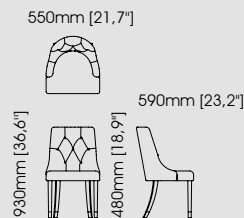

Simone chair

Dimensions

Lenght 55 cm / 21,7 inch.
Width 59 cm / 23,23 inch.
Height 93 cm / 36,61 inch.