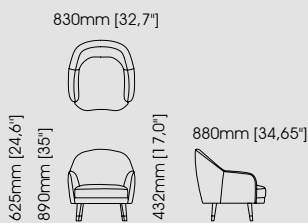

Cosy armchair

Dimensions

Lenght 83 cm / 32,68 inch.
Width 88 cm / 34,65 inch.
Height 89 cm / 35,04 inch.