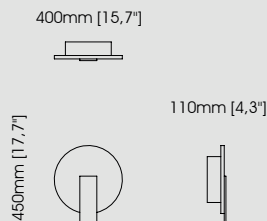

**Dimensions (Marble and Metal)**

Diameter 50 cm / 19,69 inch.  
Height 4 cm / 1,57 inch.

**Lord** wall lamp

**Dimensions**

Length 40 cm / 15,75 inch.  
Width 11 cm / 4,33 inch.  
Height 45 cm / 17,71 inch.