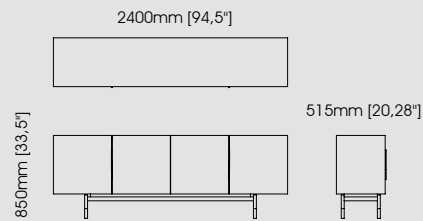

#### Dimensions

Length 240 cm / 94,49 inch.  
Width 50 cm / 19,69 inch.  
Height 85 cm / 33,46 inch.