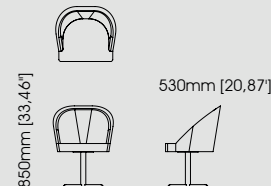

Loren chair

Dimensions

Lenght 59 cm / 23,23 inch.

Width 53 cm / 20,87 inch.

Height 85 cm / 33,46 inch.

590mm [23,23"]