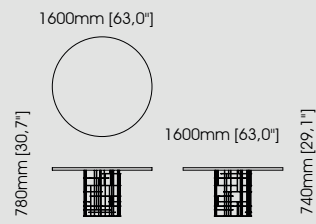

Mercy dining table

Dimensions

Diameter 160 cm / 62,99 inch.
Height 78 cm / 30,71 inch.