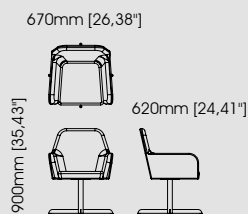

Robson chair

Dimensions

Lenght 67 cm / 26,38 inch.
Width 62 cm / 24,41 inch.
Height 90 cm / 35,43 inch.