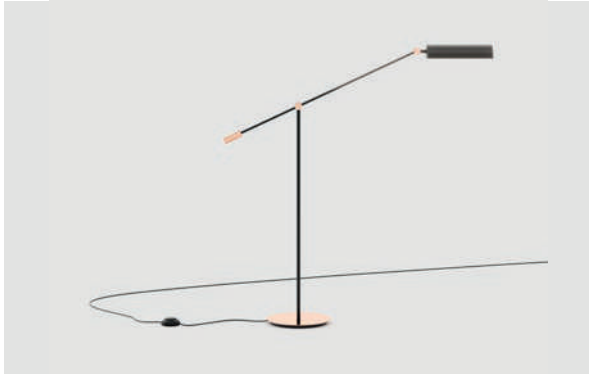

Textured Painted Black Iron Matte

05  
**Randolph** *floor lamp*

Lenght 143 cm / 56,30 inch.  
Width 35 cm / 13,78 inch.  
Height 120 cm / 47,24 inch.

**Materials and Finishes**  
Copper Polished Stainless Steel  
Painted Smooth Black Iron Matte