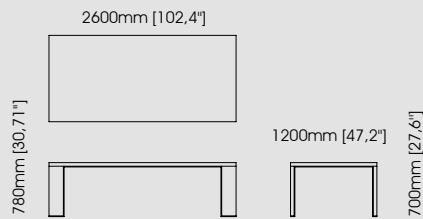

Eda dining table

Dimensions

Length 260 cm / 102,36 inch.
Width 120 cm / 47,24 inch.
Height 78 cm / 30,71 inch.