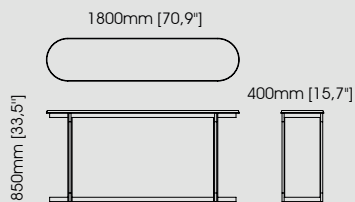

Lyssa console

Dimensions

Length 180 cm / 70,87 inch.
Width 40 cm / 15,75 inch.
Height 85 cm / 33,46 inch.