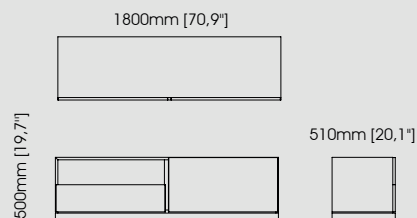

Pam TV cabinet

Dimensions

Length 180 cm / 70,86 inch.

Width 51 cm / 20,07 inch.

Height 50 cm / 19,68 inch.