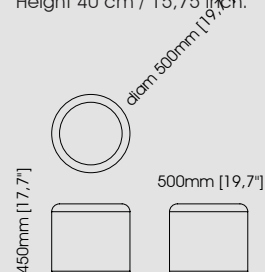

Mike *pouf*

Dimensions

Length 60 cm / 23,62 inch.

Width 60 cm / 23,62 inch.

Height 40 cm / 15,75 inch.