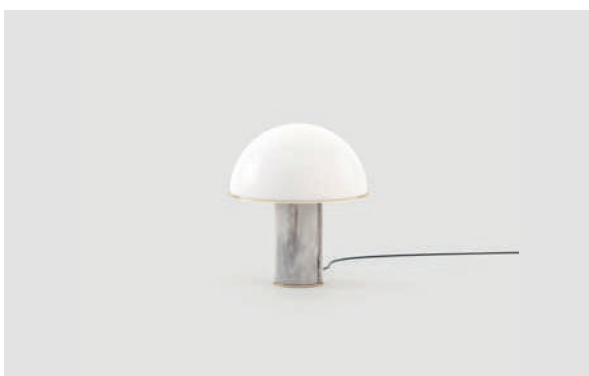

Gilded Polished Stainless Steel  
Textured Painted Black Iron Matte  
Opaline Glass Globe

08  
**Franklin** *table lamp*

**Dimensions**

Diameter 40 cm / 15,75 inch.  
Height 46 cm / 18,11 inch.

**Materials and Finishes**