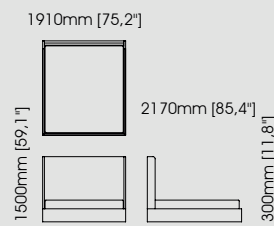

Esmeralda *bed*

Dimensions

Lenght 191 cm / 75,20 inch.
Width 217 cm / 85,43 inch.
Height 150 cm / 59,06 inch.