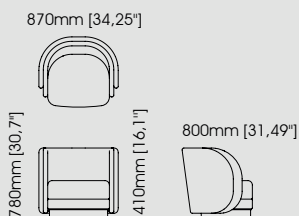

ARMCHAIRS

Ambrose armchair

Dimensions

Lenght 87 cm / 34,25 inch.
Width 80 cm / 31,49 inch.
Height 78 cm / 30,70 inch.