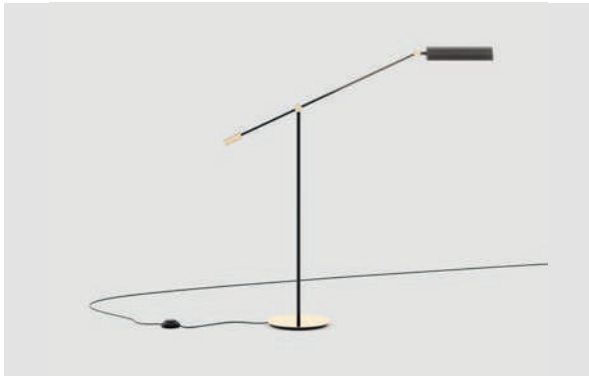

King's HOME OFFICE

The King's home office is a practical workspace without sacrificing elegance. The Scandinavian-design-inspired desk is placed in front of a large window, providing a sense of calmness and privacy. The lighting fixture, the artworks and the cushions elevate the room and add depth. A chic storage unit and a simple cabinet ensure that the King's home office remains both practical and beautiful. Full of storage solutions and elegant accessories, this is a clutter-free office with an artsy composition.

01
Randolph *floor lamp*

Dimensions

Lenght 143 cm / 56,30 inch.
Width 35 cm / 13,78 inch.
Height 120 cm / 47,24 inch.

Materials and Finishes

Gilded Polished Stainless Steel
Painted Smooth Black Iron Matte