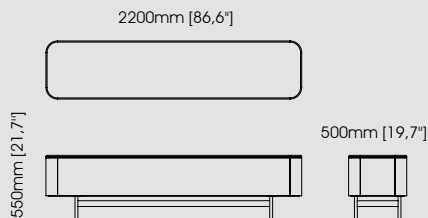

Norman TV cabinet

Dimensions

Length 220 cm / 86,61 inch.

Width 50 cm / 19,68 inch.

Height 55 cm / 21,65 inch.