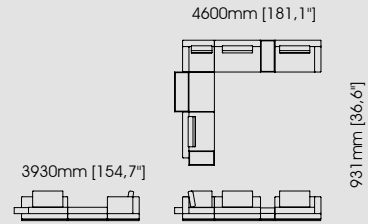

Fletcher corner sofa

Left drawer module

Dimensions

Length 168 cm / 66,14 inch.
Width 100 cm / 39,37 inch.
Height 93 cm / 36,61 inch.

Left arm corner module

Dimensions

Length 100 cm / 39,37 inch.
Width 100 cm / 39,37 inch.
Height 93 cm / 36,61 inch.