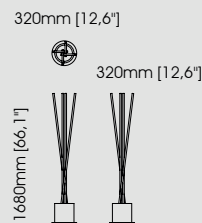

Matt coat rack

Dimensions

Diameter 32 cm / 12,60 inch.
Height 168 cm / 66,14 inch.