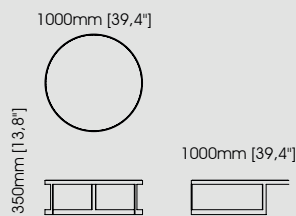

Lua coffee table

Dimensions

Diameter 80 cm / 31,5 inch.
Height 25 cm / 9,84 inch.