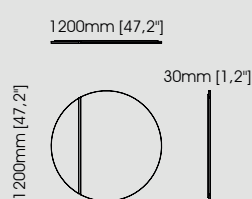

Rosane *mirror*

Dimensions

Diameter 120 cm / 47,24 inch.
Depth 3 cm / 1,18 inch.