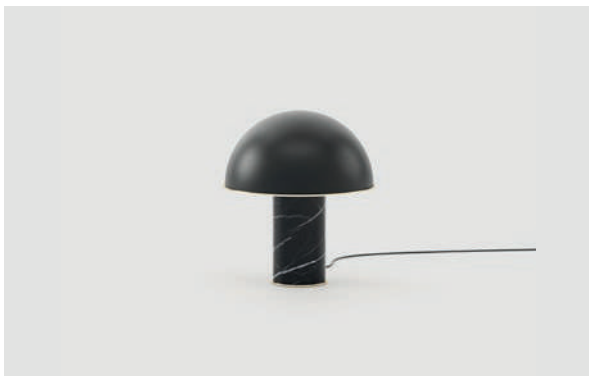

07
Franklin *table lamp*

Dimensions

Diameter 40 cm / 15,75 inch.
Height 46 cm / 18,11 inch.

Materials and Finishes

Gilded Polished Stainless Steel
Painted Smooth Black Iron Matte
Nero Marquina Polished Marble