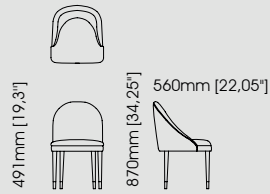

#### Dimensions

Lenght 58,5 cm / 23,03 inch.

Width 49 cm / 19,29 inch.

Height 78 cm / 30,71 inch.

510mm [20,08"]