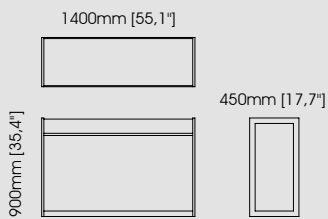

Anthony console

Dimensions

Length 140 cm / 55,12 inch.
Width 45 cm / 17,72 inch.
Height 90 cm / 35,43 inch.