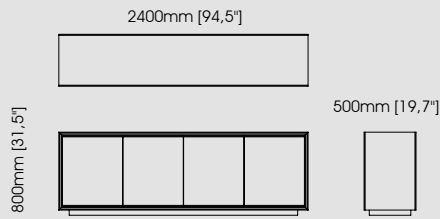

The ACTS

Rick *sideboard*

Dimensions

Lenght 240 cm / 94,49 inch.
Width 50 cm / 19,69 inch.
Height 80 cm / 31,5 inch.