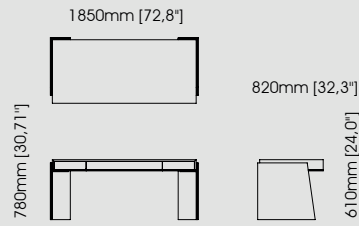

Dara desk

Dimensions

Length 185 cm / 72,83 inch.
Width 82 cm / 32,28 inch.
Height 78 cm / 30,71 inch.