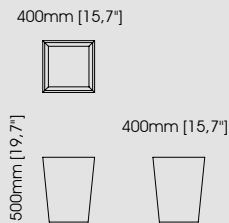

Poppy *flower pot*

Dimensions

Lenght 40 cm / 15,75 inch.
Width 40 cm / 15,75 inch.
Height 50 cm / 19,69 inch.