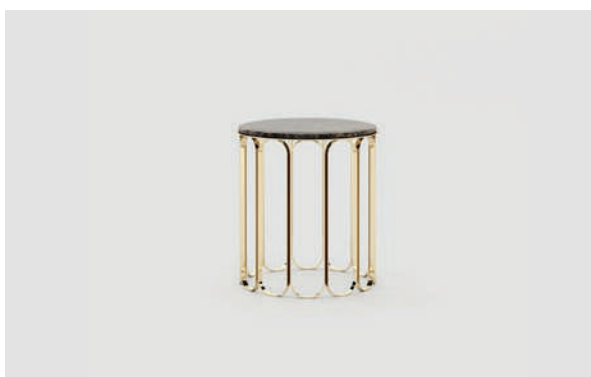

01  
**Wild** coat rack

**Dimensions**

Diameter 53 cm / 20,87 inch.  
Height 180 cm / 70,87 inch.

**Materials and Finishes**

Gilded Polished Stainless Steel

02  
**Marcel** table lamp

**Dimensions**

Diameter 35 cm / 13,78 inch.  
Height 55,4 cm / 21,81 inch.

**Materials and Finishes**

Nero Marquina Polished Marble  
Gilded Polished Stainless Steel  
Opaline Glass Globe

03  
**Cheryl** side table

**Dimensions**

Diameter 50 cm / 19,69 inch.  
Height 55 cm / 21,65 inch.