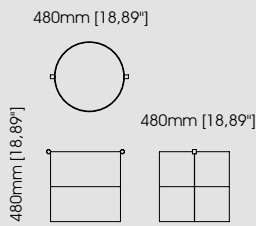

Technical Information

Bag *big flower pot*

Dimensions

Diameter 48 cm / 18,89 inch.
Height 48 cm / 18,89 inch.