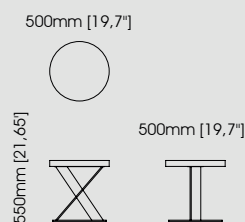

Sally *side table*

Dimensions

Diameter 50 cm / 19,69 inch.
Height 55 cm / 21,65 inch.