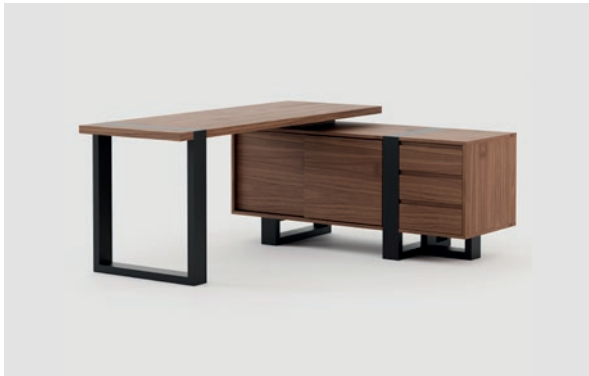

01  
**Sebastian** *pouf*

**Dimensions**

Diameter 80 cm / 31,50 inch.  
Height 40 cm / 15,75 inch.

**Fabric**

Vienna Forest

02  
**Chicago** *desk*

**Dimensions**

Length 180 cm / 70,87 inch.  
Width 150 cm / 59,06 inch.  
Height 75 cm / 29,53 inch.