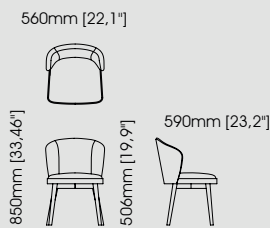

Nelly chair

Dimensions

Lenght 56 cm / 22,5 inch.
Width 59 cm / 23,23 inch.
Height 85 cm / 33,46 inch.