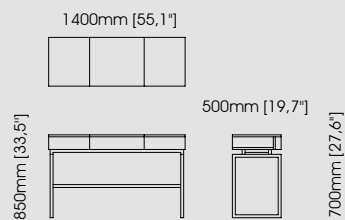

DRESSING TABLES

Amy dressing table

Dimensions

Lenght 140 cm / 55,12 inch.
Width 50 cm / 19,69 inch.
Height 85 cm / 33,43 inch.