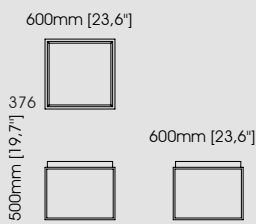

Aura side table

Dimensions

Length 60 cm / 23,62 inch.
Width 60 cm / 23,62 inch.
Height 50 cm / 19,69 inch.