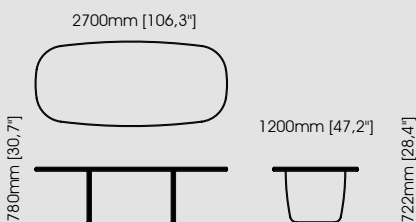

Jeane dining table

Dimensions

Length 270 cm / 106,3 inch.
Width 120 cm / 47,24 inch.
Height 78 cm / 30,71 inch.