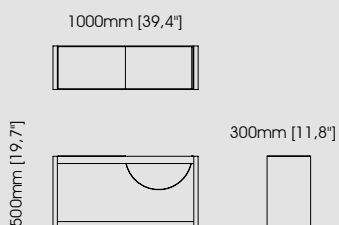

Ryan storage unit

Dimensions

Lenght 100 cm / 39,37 inch.
Width 30 cm / 11,81 inch.
Height 50 cm / 19,88 inch.