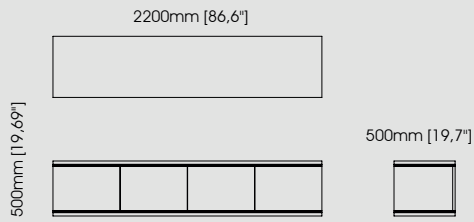

Technical Information

Duane TV cabinet

Dimensions

Length 220 cm / 86,61 inch.

Width 50 cm / 19,69 inch.

Height 50 cm / 19,69 inch.