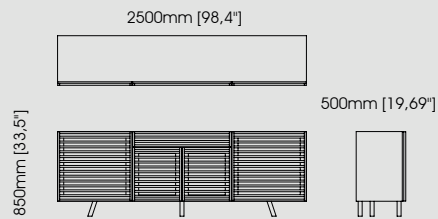

Retro *sideboard*

Dimensions

Lenght 250 cm / 98,43 inch.
Width 50 cm / 19,69 inch.
Height 85 cm / 33,46 inch.