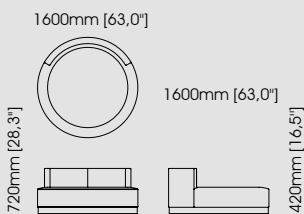

Scarlet chaise longue

Dimensions

Diameter 160 cm / 62,99 inch.
Height 72 cm / 28,35 inch.