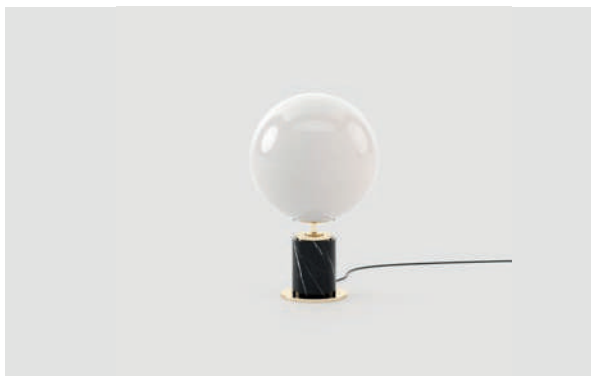

**Materials and Finishes**

Estremoz Polished Marble  
Copper Polished Stainless Steel  
Walnut Matte

05  
**Dave** wall lamp

**Dimensions**

Length 14 cm / 5,51 inch.  
Width 12 cm / 4,72 inch.  
Height 55 cm / 21,65 inch.

**Materials and Finishes**

Copper Polished Stainless Steel  
Carrara Polished Marble

**Marcel** table lamp

**Dimensions**

Diameter 35 cm / 13,78 inch.  
Height 55,4 cm / 21,81 inch.

**Materials and Finishes**