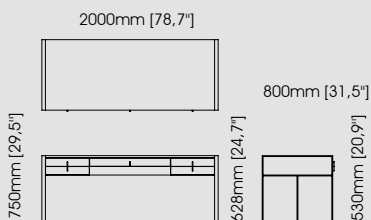

Alie desk

Dimensions

Length 200 cm / 78,74 inch.
Width 80 cm / 31,5 inch.
Height 75 cm / 29,53 inch.