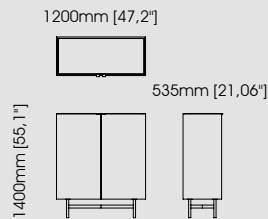

Lewis *cupboard*

Dimensions

Lenght 120 cm / 47,24 inch.
Width 53,5 cm / 21,06 inch.
Height 140 cm / 55,12 inch.