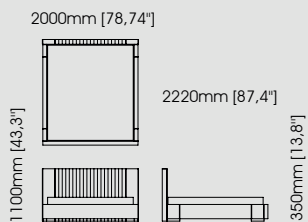

Lauren *bed*

Dimensions

Lenght 200 cm / 78,74 inch.
Width 222 cm / 87,40 inch.
Height 110 cm / 43,31 inch.