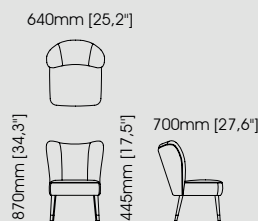

Moon armchair

Dimensions

Lenght 64 cm / 25,2 inch.
Width 70 cm / 27,56 inch.
Height 87 cm / 34,25 inch.