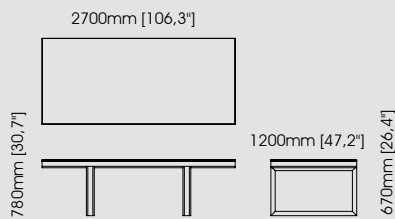

The ACTS

**Marilyn** dining table

**Dimensions**

Diameter 180 cm / 70,87inch.  
Height 81 cm / 31,89 inch.

**Mercy** dining table

**Dimensions**

Diameter 160 cm / 62,99 inch.  
Height 78 cm / 30,71 inch.

**Pearl** dining table