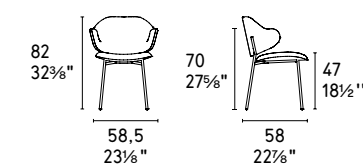

Holly sedia / chair
CS2057 P15 / SLR

CS2037
CS2037-MTO