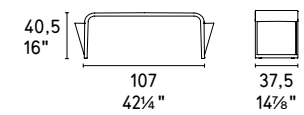

Shape

design by Pio e Tito Toso

CS5083