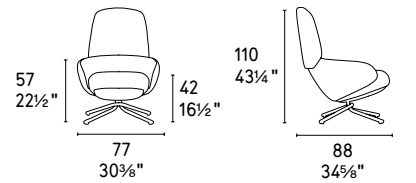

NOTA Per le combinazioni disponibili consultare il listino prezzi - NOTE Please check all available combinations in the price list.