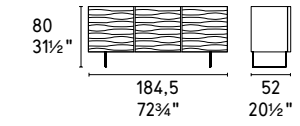

NOTA Per le combinazioni disponibili consultare il listino prezzi - **NOTE** Please check all available combinations in the price list.