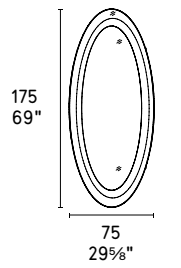

CS5132-G

Specchio da fissare al muro in orizzontale o verticale.
Mirror to be fitted horizontally or vertically to the wall.

NOTA Per le combinazioni disponibili consultare il listino prezzi - **NOTE** Please check all available combinations in the price list.