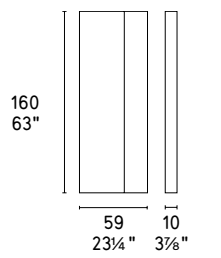

CS5110-V

NOTA Per le combinazioni disponibili consultare il listino prezzi - NOTE Please check all available combinations in the price list.