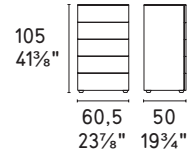

CS6096-6A

STRUTTURA FRAME

LEGNO WOOD

P94

P151

P176

FRONTALE FRONT

LEGNO WOOD

P94

P151

P176

P12

PIANO TOP

LEGNO WOOD

P94

P151

P176

CERAMICA CERAMIC

P9C

P14C

P18C

NOTA Per le combinazioni disponibili consultare il listino prezzi · **NOTE** Please check all available combinations in the price list.