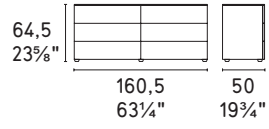

CS6096-5A P151 / P9C

Universal comodino / drawer nightstand

CS6096-4A P151 / P9C

Dolly letto / bed CS6086

Voss S9F Light / Bouclé SLV

Universal cassettera / drawer dresser CS6096-5A P151 / P9C

CS6096-4A

CS6096-5A